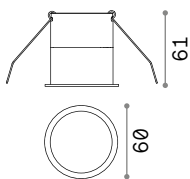

Quark new

 IP20 CRI ≥80 50.000 h ALUMINUM

⌀ 45 mm

0,170 Kg/0,0005 m³

LED COB CITIZEN AND DRIVER Included

Power	Beam	Flux	CCT	Finish	Code	€
8W	30°	550Lm	3000K	White	 258478	45 new
				Black	 258461	45 new

m	lx	Øm
1	1446	0,54
2	362	1,10
3	161	1,60
4	90	2,20
5	56	2,70