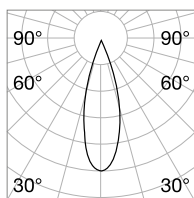

Quark new

 IP20 CRI ≥80 50.000 h ALUMINUM

⌀ 45 mm

0,170 Kg/0,0005 m³

LED COB CITIZEN AND DRIVER Included

Power	Beam	Flux	CCT	Finish	Code	€
8W	30°	550Lm	3000K	White	 258478	45 new
				Black	 258461	45 new

m	lx	Øm
1	1446	0,54
2	362	1,10
3	161	1,60
4	90	2,20
5	56	2,70