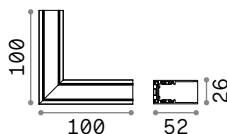

Ego - Pendant High

TRACK HIGH Maximum length per power source: 25 meters

Length	Weight	Volume	Finish	Code	€
1000 mm	0,80 Kg	0,0023 m ³	Black	258027	50 <small>new</small>
2000 mm	1,60 Kg	0,0046 m ³	Black	266145	100 <small>new</small>

CONNECTOR HORIZONTAL HIGH Not included/Optional

Weight	Volume	Finish	Code	€
0,10 Kg	0,0015 m ³	Black	258140	55 <small>new</small>

LINEAR CONNECTOR

Included	Required	N° Cables	Cables Length	Code	€
No	No - 1 Kit x linear connection			257921	6 <small>new</small>