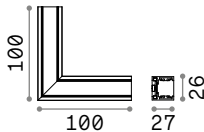

Ego - Pendant Low

TRACK LOW Maximum length per power source: 25 meters

Length	Weight	Volume	Finish	Code	€
1000 mm	0,68 Kg	0,0013 m ³	Black	257877	45 <small>new</small>
2000 mm	1,36 Kg	0,0026 m ³	Black	266121	90 <small>new</small>

CONNECTOR HORIZONTAL LOW Not included/Optional

Weight	Volume	Finish	Code	€
0,07 Kg	0,0015 m ³	Black	257990	55 <small>new</small>

LINEAR CONNECTOR

Included	Required	N° Cables	Cables Length	Code	€
No	No - 1 Kit x linear connection			257921	6 <small>new</small>