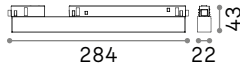

Ego Wide

0,200 Kg/0,0019 m³

LED SMD SAMSUNG

Power	Beam	Flux	CCT	Finish	Code	€
7W	110°	600 Lm	3000 K	Black	257709	70 new