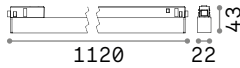

0,620 Kg/0,0013 m³

LED SMD SAMSUNG

Power	Beam	Flux	CCT	Finish	Code	€
26W	110°	2400 Lm	3000 K	Black	257730	130 new