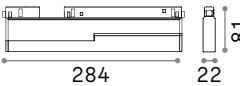

0,490 Kg/0,0032 m³

LED SMD SAMSUNG

Power	Beam	Flux	CCT	Finish	Code	€
7W	110°	600 Lm	3000 K	Black	257839	110 new