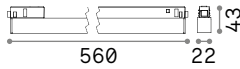

0,340 Kg/0,0006 m³

LED SMD SAMSUNG

Power	Beam	Flux	CCT	Finish	Code	€
13W	110°	1200 Lm	3000 K	Black	257716	90 new