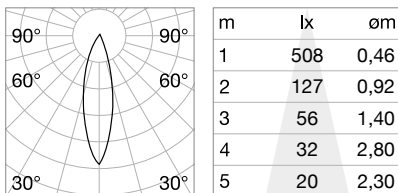

Ego Track Double

90° 320°
0,120 Kg/0,0041 m³

LED SMD OSRAM

Power	Beam	Flux	CCT	Finish	Code	€
5 W	30°	450 Lm	3000 K	Black	257624	90 new

90° 320°
0,260 Kg/0,0041 m³

LED COB CITIZEN

Power	Beam	Flux	CCT	Finish	Code	€
16 W	30°	1500 Lm	3000 K	Black	257648	120 new

90° 320°
0,340 Kg/0,0041 m³

LED COB CITIZEN

Power	Beam	Flux	CCT	Finish	Code	€
24 W	30°	2200 Lm	3000 K	Black	257662	130 new

FILTER HONEYCOMB

Model	Included	Required	Code	€
Ego 3 W	No	No	260853	3 new
Ego 8 W	No	No	260860	3 new
Ego 12 W	No	No	260860	3 new

CRI≥90 5W 30° 450Lm 3000K