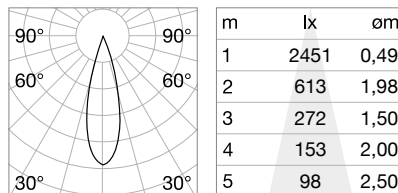

CRI≥90 16W 30° 1500Lm 3000K