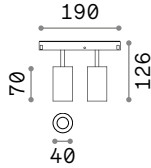

90° 320°
0,260 Kg/0,0041 m³

LED COB CITIZEN

Power	Beam	Flux	CCT	Finish	Code	€
16 W	30°	1500 Lm	3000 K	Black	257648	120 new