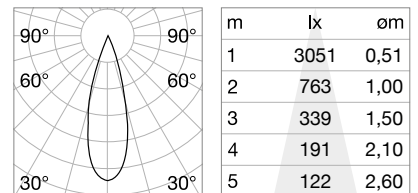

CRI≥90 24W 30° 2200Lm 3000K