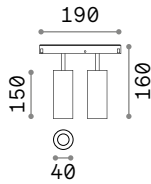

90° 320°
0,340 Kg/0,0041 m³

LED COB CITIZEN

Power	Beam	Flux	CCT	Finish	Code	€
24 W	30°	2200 Lm	3000 K	Black	257662	130 new

FILTER HONEYCOMB

Model	Included	Required	Code	€
Ego 3 W	No	No	260853	3 new
Ego 8 W	No	No	260860	3 new
Ego 12 W	No	No	260860	3 new