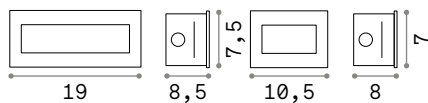

Indio new

Recessed body made of powder coated die-cast aluminum.
Tempered white screen-printed glass diffuser.

LED LED source 3000 K, 35.000 h life.

IP65

IP65

1,090 Kg / 0,0023 m³

0,540 Kg / 0,0011 m³

LED 8W / 1170 Lm

LED 5W / 585 Lm

€ 110

€ 70

255804 ■ White new 255781 ■ White new