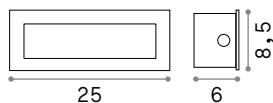

Leo new

Recessed body made of powder coated die-cast aluminum.
Tempered white screen-printed glass diffuser with brushed stainless steel frame.

LED LED source 3000/4000 K, 50.000 h life.

IP65

0,960 Kg / 0,0044 m³

LED 8W / 370/390 Lm

€ 175

261409 ■ Steel 3000K new

268224 ■ Steel 4000K new