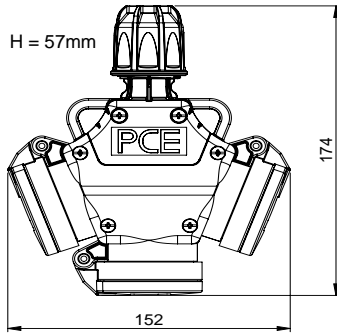

:\$ < & 2 1 1 (& 7 2 5

optional:
LED-indicator

- hinged lid (self closing)
- large connection area
- 3 or 5 pole terminal
- suspension hook
- LED-indicator optional

CABLE CLAMP

- externally placed
- easy handling
- simple assembly
- for cable diameters from:
6–13mm (plug & connector)
6–19mm (3-way connector)

ZD\ FRQQHFWRU VROLG UXEEHU ZLWK KLQJHG OLG ,3

- With hinged lid
- External centric cable gland
- Insert: rubber
- Ready wired on main terminal

IP44 splashproof

contact carriers:	
Austrian/German	V
Austrian/German (with LED indicator)	V

pack.unit: 5 pcs.

other versions (e.g. shutter) on request!

ZD\ FRQQHFWRU VROLG UXEEHU ZLWK KLQJHG OLG DQG SRO

- 5-pole terminal
- With hinged lid
- External centric cable gland
- Insert: rubber
- Ready wired on main terminal

IP44 splashproof

contact carriers:	
Austrian/German	V

pack.unit: 5 pcs.

3-way connectors are also perfectly for hanging usage!

- Suspension kit for 3-way connector (L=300mm)

#