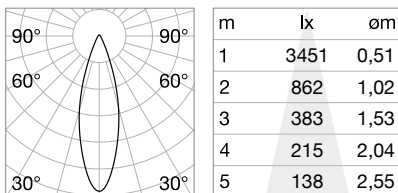

Quick 15W

LED COB CITIZEN

CRI ≥ 80

Power	Beam	Driver	Flux	CCT	Finish	Code	€	
15W	30°	On-Off	1900 Lm	3000 K	White	222509	115	
					Black	222523	115	
		1-10V	2050 Lm	4000 K	White	222530	115	
					Black	222547	115	
			DALI	1900 Lm	3000 K	White	249643	160
						Black	247861	160
			1900 Lm	3000 K	White	249681	170	
					Black	246437	170	

CRI ≥ 90

Power	Beam	Driver	Flux	CCT	Finish	Code	€
15W	30°	On-Off	1650 Lm	3000 K	White	222554	115
					Black	222561	115
			1800 Lm	4000 K	White	222578	115
					Black	222585	115

0,760 Kg/0,0038 m³

FILTER HONEYCOMB

LENS*

SINGLE CONNECTION

Included	Required	Beam	Driver	Finish	Code	€
No	No			Black	222608	7
No	No	15°		Clear	222592	7
No	No	45°		Clear	253558	7
No	No		On/Off	White	170145	21
No	No			Black	170152	21
No	No		DALI/1-10V	White	247649	23 <i>new</i>
No	No			Black	247632	23 <i>new</i>

CRI ≥ 80 15W 30° 1900Lm 3000K

* The optional lens will be mounted inside the product as replacement for the default one.