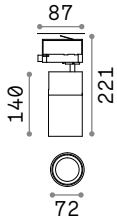

CRI ≥ 90

Power	Beam	Driver	Flux	CCT	Finish	Code	€
15W	30°	On-Off	1650 Lm	3000 K	White	222554	115
					Black	222561	115
			1800 Lm	4000 K	White	222578	115
					Black	222585	115

0,760 Kg/0,0038 m³

FILTER HONEYCOMB