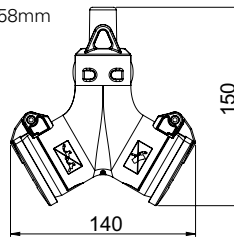

Safety plugs and sockets POLYAMIDE

2-way connector with hinged lid IP44

- With hinged lid
- Insert: polyamide

IP44 splashproof

Height = 58mm

Insert:	acc. Austrian/German system	acc. French/Belgian System
Polyamide	25212-r	24212-r
Polyamide with shutter	25212-rc	24212-rc

pack.unit: 10 pcs.

Safety plugs and connectors

Polyamide

Plug

- Polyamide

IP20

Color	pack. unit	acc. Austrian/German system		dual earthing system
		cable entry central	cable entry side	cable entry central
white	50	02958	05018	08266
brown	50	02961	05021	08282
black	50	02974	05034	08295
grey	50	02980	05040	

Connector

- Polyamide

IP20

Color	pack. unit	acc. French/Belgian system	
white	25	05148	08224
brown	25	05164	
black	25	05177	08253
grey	25	05180	

Plug British system 13A

Plug

- Polyamide
- With integrated 13A fuse
- Cable entry: side

IP32

Color	pack. unit.	acc. british system
		cable entry side
black	10	00200