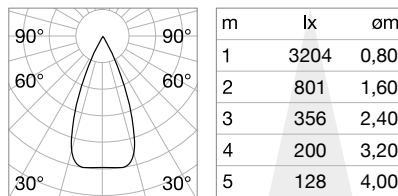

CRI≥80 15W 41° 1500Lm 3000K