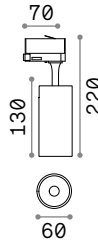

[Link - Page 620](#)

0,300 Kg/0,0013 m³

LED COB BRIDGELUX Driver ON/OFF included

Power	Beam	Flux	CCT	Finish	Code	€
8 W	41°	950 Lm	3000 K	White	250410	40
				Black	250403	40
		1050 Lm	4000 K	White	271453	40 <small>new</small>
				Black	271446	40 <small>new</small>