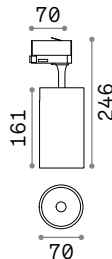

0,540 Kg/0,0025 m³

LED COB BRIDGELUX Driver ON/OFF included

Power	Beam	Flux	CCT	Finish	Code	€
25 W	35°	2500 Lm	3000 K	White	250458	50
				Black	250441	50
		2700 Lm	4000 K	White	267807	50 new
				Black	267791	50 new

SINGLE CONNECTION

Included	Required	Driver	Finish	Code	€
No	No	On/Off	White	170145	21
			Black	170152	21