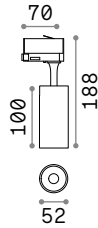

0,300 Kg/0,0013 m³

LED COB BRIDGELUX Driver ON/OFF included

Power	Beam	Flux	CCT	Finish	Code	€
8 W	41°	950 Lm	3000 K	White	250410	40
				Black	250403	40
		1050 Lm	4000 K	White	271453	40 new
				Black	271446	40 new