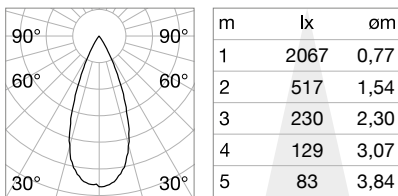

CRI≥80 8W 41° 950Lm 3000K