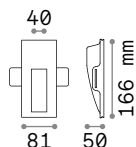

Walky

IP20 CRI ≥90 50.000 h GYPSUM

LED SMD AND DRIVER Included

Power	Flux	CCT	Finish	Code	€
1W	60 Lm	3000 K	White	249834	55

100 x 100mm
0,580 Kg/0,0009 m³

LED SMD AND DRIVER Included

Power	Flux	CCT	Finish	Code	€
1W	60 Lm	3000 K	White	249827	55

81 x 166 mm
0,580 Kg/0,0012 m³

LED SMD AND DRIVER Included

Power	Flux	CCT	Finish	Code	€
1W	60 Lm	3000 K	White	249810	55

142 x 172 mm
0,980 Kg/0,0023 m³