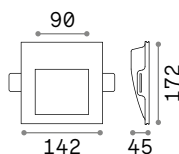

Walky

IP20 CRI ≥90 50.000 h GYPSUM

LED SMD AND DRIVER Included

Power	Flux	CCT	Finish	Code	€
1W	60 Lm	3000 K	White	249834	55

100 x 100mm
0,580 Kg/0,0009 m³

LED SMD AND DRIVER Included

Power	Flux	CCT	Finish	Code	€
1W	60 Lm	3000 K	White	249827	55

81 x 166 mm
0,580 Kg/0,0012 m³

LED SMD AND DRIVER Included

Power	Flux	CCT	Finish	Code	€
1W	60 Lm	3000 K	White	249810	55

142 x 172 mm
0,980 Kg/0,0023 m³