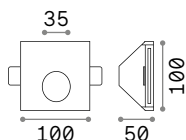

Walky

IP20 CRI ≥90 50.000 h GYPSUM

LED SMD AND DRIVER Included

Power	Flux	CCT	Finish	Code	€
1W	60 Lm	3000 K	White	249834	55

100 x 100mm
0,580 Kg/0,0009 m³

LED SMD AND DRIVER Included

Power	Flux	CCT	Finish	Code	€
1W	60 Lm	3000 K	White	249827	55

81 x 166 mm
0,580 Kg/0,0012 m³

LED SMD AND DRIVER Included

Power	Flux	CCT	Finish	Code	€
1W	60 Lm	3000 K	White	249810	55

142 x 172 mm
0,980 Kg/0,0023 m³