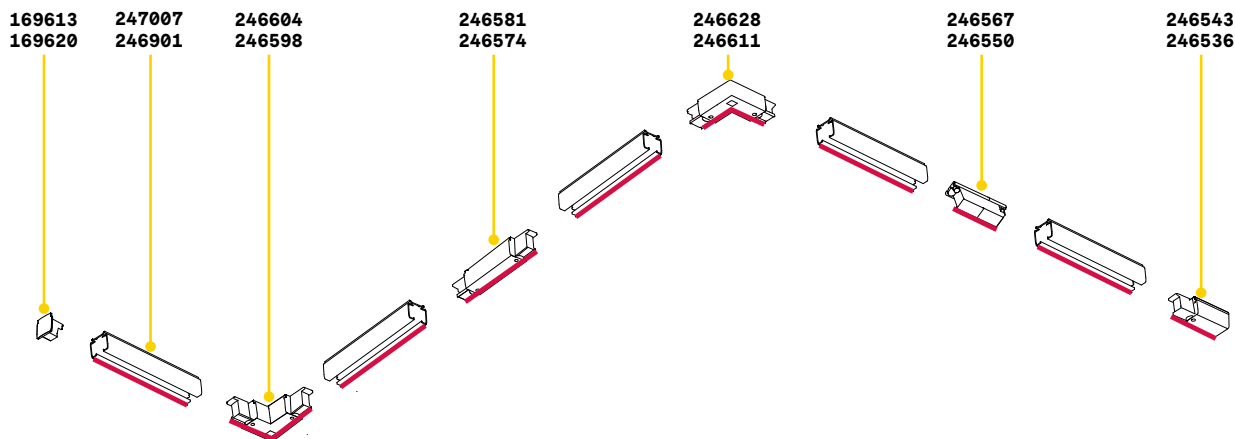

# Link

Extruded aluminum body for three-phase electrified tracks; powder coating in white or black, optimized for on-off SMILE tracklights and for on-off and dimmable DALI and 1-10 QUICK tracklights. Available in ceiling-mounted, suspension-mounted or flush-mounted in plasterboard ceilings; suitable for continuous linear system installation, standard modules of 2000 mm or 3000 mm. Modules can be sectioned to size and assembled following the chosen scheme. Ideal for installation in big rooms, where great flexibility is required, such as MUSEUM, COMMERCIAL and RETAIL spaces. 5 years warranty.

# Link Trimless DALI - 1-10V

## TRACK

Length	Weight	Volume	Finish	Code	€
1000 mm	0,94 Kg	0,0016 m³	White	246468	27
			Black	246451	27
2000 mm	1,93 Kg	0,0032 m³	White	247007	52
			Black	246901	52
3000 mm	2,87 Kg	0,0048 m³	White	247625	77
			Black	247618	77