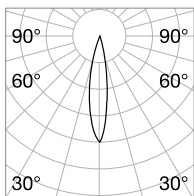

Virus

□ IP20 CRI ≥ 90 30.000 h ALUMINUM

⌀ 30 mm

0,070 Kg/0,0003 m³

LED SMD OSRAM AND DRIVER Included

Power	Beam	Flux	CCT	Finish	Code	€
3W	20°	210 Lm	3000 K	White +	244808	25
				Gold +	244822	25
				Black +	244846	25
				Gold +	244853	25