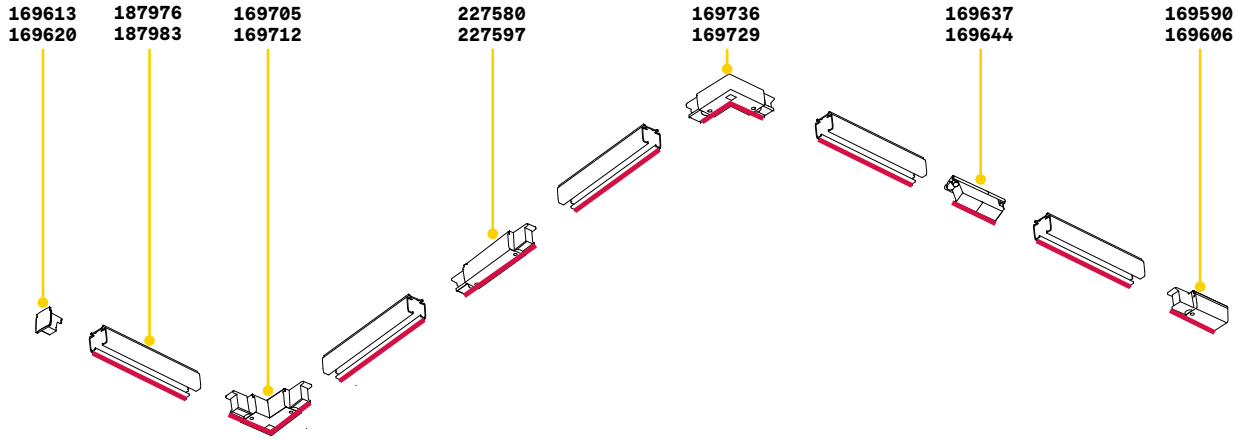

Link

Extruded aluminum body for three-phase electrified tracks; powder coating in white or black, optimized for on-off SMILE tracklights and for on-off and dimmable DALI and 1-10 QUICK tracklights. Available in ceiling-mounted, suspension-mounted or flush-mounted in plasterboard ceilings; suitable for continuous linear system installation, standard modules of 2000 mm or 3000 mm. Modules can be sectioned to size and assembled following the chosen scheme. Ideal for installation in big rooms, where great flexibility is required, such as MUSEUM, COMMERCIAL and RETAIL spaces. 5 years warranty.

Link Trimless On/Off

TRACK

Length	Weight	Volume	Finish	Code	€
1000 mm	0,94 Kg	0,0016 m ³	White	243269	25
			Black	243252	25
2000 mm	1,93 Kg	0,0032 m ³	White	187976	48
			Black	187983	48
3000 mm	2,87 Kg	0,0048 m ³	White	187990	70
			Black	188003	70

KIT SURFACE

Included	Required	N° Cables	Cables Length	Finish	Code	€
No	Yes - 1Kitx1000 mm			White	169972	5
				Black	169989	5

SUSPENSION KIT

Included	Required	N° Cables	Cables Length	Finish	Code	€
No	Yes - 1Kitx1000 mm	1	3000 mm	White	242705	12
				Black	243283	12
		1	5000 mm	White	243245	14
				Black	243238	14