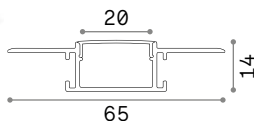

The linear modules are available in different lengths: 1000, 2000 and 3000 mm. They can be assembled according to the desired design and can be sectioned to size. Led and driver to be combined for a correct installation. Light source available with color temperature of 2700K, 3000K, 4000K; CRI ≥ 80 , ≥ 85 and ≥ 90 ; available with IP20 and IP65 protection.

Model	Recessed / Surface / Angular
Length	1000 / 2000 / 3000 mm
Width	11 / 20 mm
Material	Aluminum

Slot Recessed

PROFILE 12 mm Mounting kit included

Length	Weight	Volume	Finish	Code	€
1000 mm	0,15 Kg	0,0010 m ³	White	124155	11
2000 mm	0,35 Kg	0,0020 m ³	White	203102	20
3000 mm	0,54 Kg	0,0030 m ³	White	204611	30

PROFILE 15 mm Mounting kit included

Length	Weight	Volume	Finish	Code	€
2000 mm	0,48 Kg	0,0020 m ³	White	267265	32 <small>new</small>
	0,48 Kg	0,0020 m ³	Black	267289	32 <small>new</small>
3000 mm	0,72 Kg	0,0029 m ³	White	267272	47 <small>new</small>
	0,72 Kg	0,0029 m ³	Black	267296	47 <small>new</small>

PROFILE 14 mm

Length	Weight	Volume	Finish	Code	€
2000 mm	0,65 Kg	0,0020 m ³	White	223704	46
3000 mm	0,90 Kg	0,0030 m ³	White	223711	73

PROFILE 20 mm

Length	Weight	Volume	Finish	Code	€
2000 mm	0,60 Kg	0,0020 m ³	White	223728	54
3000 mm	0,90 Kg	0,0030 m ³	White	223735	80