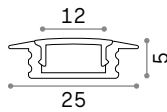

Slot ^{new}

Extruded aluminum body with white powder coated surface and PMMA opal cover. Bars with different optional sections: RECESSED version for plasterboard ceilings and SURFACE version for wall or ceiling installation.

The linear modules are available in different lengths: 1000, 2000 and 3000 mm. They can be assembled according to the desired design and can be sectioned to size. Led and driver to be combined for a correct installation. Light source available with color temperature of 2700K, 3000K, 4000K; CRI ≥ 80 , ≥ 85 and ≥ 90 ; available with IP20 and IP65 protection.

Model	Recessed / Surface / Angular
Length	1000 / 2000 / 3000 mm
Width	11 / 20 mm
Material	Aluminum

Slot Recessed

PROFILE 12 mm Mounting kit included

Length	Weight	Volume	Finish	Code	€
1000 mm	0,15 Kg	0,0010 m ³	White	124155	11
2000 mm	0,35 Kg	0,0020 m ³	White	203102	20
3000 mm	0,54 Kg	0,0030 m ³	White	204611	30

PROFILE 15 mm Mounting kit included

Length	Weight	Volume	Finish	Code	€
2000 mm	0,48 Kg	0,0020 m ³	White	267265	32 <small>new</small>
	0,48 Kg	0,0020 m ³	Black	267289	32 <small>new</small>
3000 mm	0,72 Kg	0,0029 m ³	White	267272	47 <small>new</small>
	0,72 Kg	0,0029 m ³	Black	267296	47 <small>new</small>