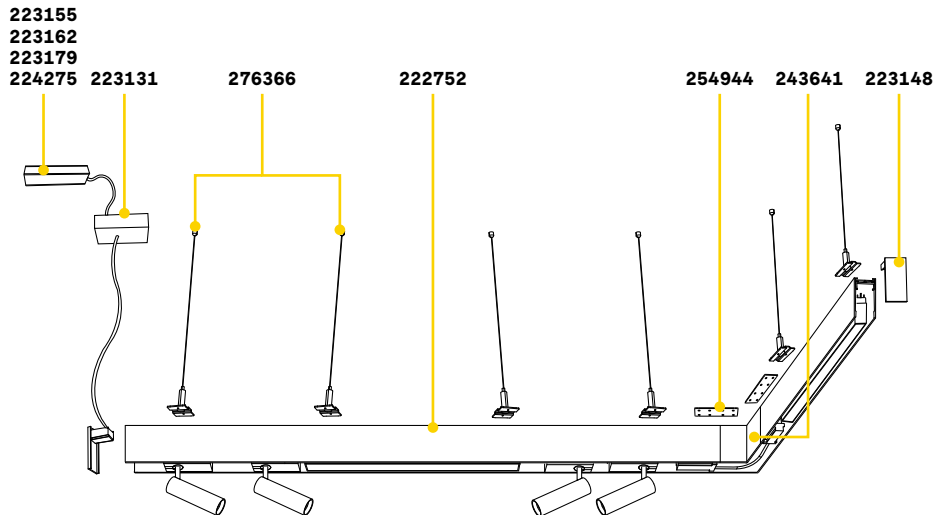

Arca - Pendant

TRACK Maximum length per power source: 25 meters

| Length | Weight | Volume | Finish | Code | € |
|---------|---------|-----------------------|--------|--------|-----|
| 1000 mm | 1,34 Kg | 0,0273 m ³ | Black | 222745 | 102 |
| 3000 mm | 4,02 Kg | 0,0600 m ³ | Black | 222752 | 272 |

LINEAR CONNECTOR Not included/Optional

| Included | Required | Code | € |
|----------|-------------------------|--------|----|
| No | No - 1 Kit x connection | 254944 | 20 |

BLINDED CORNER RIGHT - LEFT Not included/Optional

| Weight | Volume | Finish | Code | € |
|---------|-----------------------|--------|--------|----|
| 0,65 Kg | 0,0090 m ³ | Black | 243641 | 76 |

SUSPENSION KIT

ELECTRIFIED END CAP

END CAP

| Included | Required | N° Cables | Cables Length | Code | € |
|----------|--------------------------------------|-----------|---------------|--------|----|
| No | Yes - 1 Kit x 1000 mm | 1 | 2000 mm | 276366 | 10 |
| No | Yes - 1 Kit x power source max 210 W | | 2150 mm | 223131 | 30 |
| No | Yes | | | 223148 | 13 |