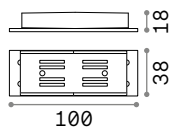

Arca - Pendant

TRACK Maximum length per power source: 25 meters

| Length | Weight | Volume | Finish | Code | € |
|---------|---------|-----------------------|--------|--------|-----|
| 1000 mm | 1,34 Kg | 0,0273 m ³ | Black | 222745 | 102 |
| 3000 mm | 4,02 Kg | 0,0600 m ³ | Black | 222752 | 272 |

LINEAR CONNECTOR Not included/Optional

| Included | Required | Code | € |
|----------|-------------------------|--------|----|
| No | No - 1 Kit x connection | 254944 | 20 |

BLINDED CORNER RIGHT - LEFT Not included/Optional

| Weight | Volume | Finish | Code | € |
|---------|-----------------------|--------|--------|----|
| 0,65 Kg | 0,0090 m ³ | Black | 243641 | 76 |

SUSPENSION KIT

ELECTRIFIED END CAP

END CAP

| Included | Required | N° Cables | Cables Length | Code | € |
|----------|--------------------------------------|-----------|---------------|--------|----|
| No | Yes - 1 Kit x 1000 mm | 1 | 2000 mm | 276366 | 10 |
| No | Yes - 1 Kit x power source max 210 W | | 2150 mm | 223131 | 30 |
| No | Yes | | | 223148 | 13 |