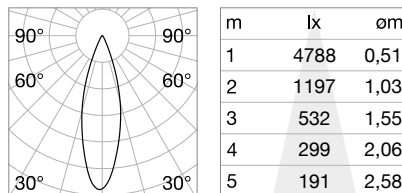

CRI≥80 21W 30° 2650Lm 3000K