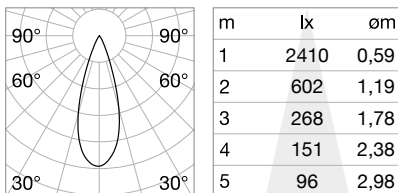

1,080 Kg/0,0056 m³

LED COB CITIZEN UGR <16

Power	Beam	Flux	CCT	Finish		Code	€
21 W	30°	2650 Lm	3000 K	Black		222998	155
		2800 Lm	4000 K	Black		223070	155

Cables length 350 mm

LENS

Included	Required	Beam	Code	€
No	No	15°	223292	6