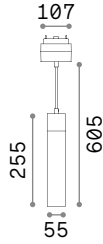

Arca

Extruded aluminum linear system compatible with a wide range of lighting fittings with mechanical fixing. The system is anodized and varnished. It is available in black color and for different kind of installations: ceiling, suspension, or flush in plasterboard ceilings. Modules can be assembled according to the desired arrangement. The body section for the ceiling and suspension versions is 42 mm wide and 85 mm high, while the body for recessed version is 86 mm wide and 90 mm high. Both models are available in two lengths: 1000 mm and 3000 mm. Possibility of assembly with different source modules: the WIDE diffusing module, the ACCENT module with UGR control lower than 13, the TRACK or PENDANT modules for SPOT illumination with different emission angles. The CORNER module for angle composition. Integrated LEDs, possibility of color temperature of 3000 K or 4000 K; starting binning ≤ 3 -Step MacAdam; IP20 protection; insulation class III; LED useful life 50.000 h L70B50. The 48Vdc power supply gives great versatility and safety, with reversible settlement that can be modified if necessary. The system is suitable for environments where professional lighting with minimal design is required, such as OFFICES and SHOPS.

Arca Pendant

0,740 Kg/0,0056 m³

LED COB CITIZEN UGR <13

Power	Beam	Flux	CCT	Finish		Code	€
15 W	34°	1450 Lm	3000 K	Black		222981	134
		1500 Lm	4000 K	Black		223063	134

Cables length 350 mm

LENS

Included	Required	Beam	Code	€
No	No	18°	223285	6

1,080 Kg/0,0056 m³

LED COB CITIZEN UGR <16

Power	Beam	Flux	CCT	Finish		Code	€
21 W	30°	2650 Lm	3000 K	Black		222998	155
		2800 Lm	4000 K	Black		223070	155

Cables length 350 mm

LENS

Included	Required	Beam	Code	€
No	No	15°	223292	6