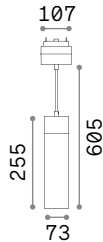

Arca

Extruded aluminum linear system compatible with a wide range of lighting fittings with mechanical fixing. The system is anodized and varnished. It is available in black color and for different kind of installations: ceiling, suspension, or flush in plasterboard ceilings. Modules can be assembled according to the desired arrangement. The body section for the ceiling and suspension versions is 42 mm wide and 85 mm high, while the body for recessed version is 86 mm wide and 90 mm high. Both models are available in two lengths: 1000 mm and 3000 mm. Possibility of assembly with different source modules: the WIDE diffusing module, the ACCENT module with UGR control lower than 13, the TRACK or PENDANT modules for SPOT illumination with different emission angles. The CORNER module for angle composition. Integrated LEDs, possibility of color temperature of 3000 K or 4000 K; starting binning ≤ 3 -Step MacAdam; IP20 protection; insulation class III; LED useful life 50.000 h L70B50. The 48Vdc power supply gives great versatility and safety, with reversible settlement that can be modified if necessary. The system is suitable for environments where professional lighting with minimal design is required, such as OFFICES and SHOPS.

Arca Pendant

0,740 Kg/0,0056 m³

LED COB CITIZEN UGR <13

Power	Beam	Flux	CCT	Finish		Code	€
15 W	34°	1450 Lm	3000 K	Black		222981	134
		1500 Lm	4000 K	Black		223063	134

Cables length 350 mm

LENS

Included	Required	Beam	Code	€
No	No	18°	223285	6

1,080 Kg/0,0056 m³

LED COB CITIZEN UGR <16

Power	Beam	Flux	CCT	Finish		Code	€
21 W	30°	2650 Lm	3000 K	Black		222998	155
		2800 Lm	4000 K	Black		223070	155

Cables length 350 mm

LENS

Included	Required	Beam	Code	€
No	No	15°	223292	6