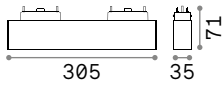

Arca Accent

0,440 Kg/0,0026 m³

LED SMD OSRAM CRI≥90- UGR <13

Power	Beam	Flux	CCT	Finish		Code	€
15W	35°	1700 Lm	3000 K	Black	■	222929	134
		1850 Lm	4000 K	Black	■	223001	134