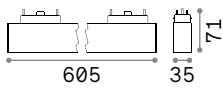

0,700 Kg/0,0087 m³

LED SMD OSRAM CRI≥90- UGR <13

Power	Beam	Flux	CCT	Finish		Code	€
29W	35°	3200 Lm	3000 K	Black	■	222936	230
		3400 Lm	4000 K	Black	■	223018	230