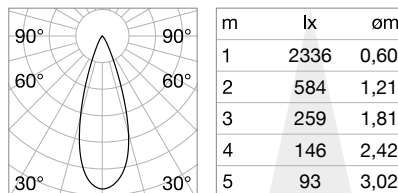

Arca Track

0,200 Kg/0,0015 m³

LED SMD CREE

Power	Beam	Flux	CCT	Finish	Code	€
5,5W	34°	440 Lm	3000 K	Black	222974	86
		460 Lm	4000 K	Black	223056	86

LENS

Included	Required	Beam	Code	€
No	No	20°	223087	6

0,460 Kg/0,0030 m³

LED COB CITIZEN

Power	Beam	Flux	CCT	Finish	Code	€
14 W	36°	1400 Lm	3000 K	Black	222967	112
		1500 Lm	4000 K	Black	223049	112

LENS

Included	Required	Beam	Code	€
No	No	18°	223094	6

CRI≥80 5,5W 34° 440Lm 3000K