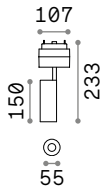

Arca Track

0,200 Kg/0,0015 m³

LED SMD CREE

Power	Beam	Flux	CCT	Finish	Code	€
5,5W	34°	440 Lm	3000 K	Black	222974	86
		460 Lm	4000 K	Black	223056	86

LENS

Included	Required	Beam	Code	€
No	No	20°	223087	6

0,460 Kg/0,0030 m³