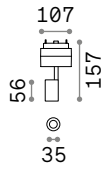

Arca

Extruded aluminum linear system compatible with a wide range of lighting fittings with mechanical fixing. The system is anodized and varnished. It is available in black color and for different kind of installations: ceiling, suspension, or flush in plasterboard ceilings. Modules can be assembled according to the desired arrangement. The body section for the ceiling and suspension versions is 42 mm wide and 85 mm high, while the body for recessed version is 86 mm wide and 90 mm high. Both models are available in two lengths: 1000 mm and 3000 mm. Possibility of assembly with different source modules: the WIDE diffusing module, the ACCENT module with UGR control lower than 13, the TRACK or PENDANT modules for SPOT illumination with different emission angles. The CORNER module for angle composition. Integrated LEDs, possibility of color temperature of 3000 K or 4000 K; starting binning ≤ 3 -Step MacAdam; IP20 protection; insulation class III; LED useful life 50.000 h L70B50. The 48Vdc power supply gives great versatility and safety, with reversible settlement that can be modified if necessary. The system is suitable for environments where professional lighting with minimal design is required, such as OFFICES and SHOPS.

Arca Track

0,200 Kg/0,0015 m³

LED SMD CREE

Power	Beam	Flux	CCT	Finish	Code	€
5,5W	34°	440 Lm	3000 K	Black	222974	86
		460 Lm	4000 K	Black	223056	86

LENS

Included	Required	Beam	Code	€
No	No	20°	223087	6

0,460 Kg/0,0030 m³