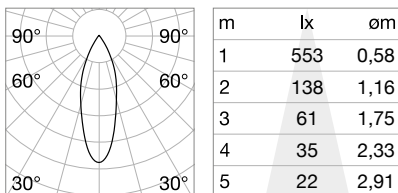

Arca Track

0,200 Kg/0,0015 m³

LED SMD CREE

Power	Beam	Flux	CCT	Finish	Code	€
5,5W	34°	440 Lm	3000 K	Black	222974	86
		460 Lm	4000 K	Black	223056	86

LENS

Included	Required	Beam	Code	€
No	No	20°	223087	6

0,460 Kg/0,0030 m³

LED COB CITIZEN

Power	Beam	Flux	CCT	Finish	Code	€
14 W	36°	1400 Lm	3000 K	Black	222967	112
		1500 Lm	4000 K	Black	223049	112

LENS

Included	Required	Beam	Code	€
No	No	18°	223094	6

CRI≥80 5,5W 34° 440Lm 3000K