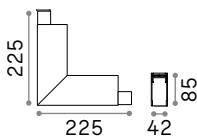

Arca - Surface

TRACK Maximum length per power source: 25 meters

Length	Weight	Volume	Finish	Code	€
1000 mm	1,34 Kg	0,0273 m³	Black	222745	102
3000 mm	4,02 Kg	0,0600 m³	Black	222752	272

LINEAR CONNECTOR Not included/Optional

Included	Required	Code	€
No	No - 1 Kit x connection	254944	20

BLINDED CORNER RIGHT - LEFT Not included/Optional

Weight	Volume	Finish	Code	€
0,65 Kg	0,0090 m³	Black	243641	76

BLINDED CORNER VERTICAL - HORIZONTAL Not included/Optional

Weight	Volume	Finish	Code	€
0,65 Kg	0,0090 m³	Black	243658	76

KIT SURFACE

Included	Required	N° Cables	Cables Length	Code	€
No	Yes - 1 Kit x 1000 mm			222899	22

ELECTRIFIED END CAP

No	Yes - 1 Kit x power source max 210 W		380 mm	223124	15
----	--------------------------------------	--	--------	--------	----