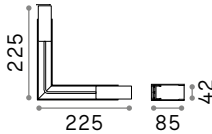

Arca - Surface

TRACK Maximum length per power source: 25 meters

Length	Weight	Volume	Finish	Code	€
1000 mm	1,34 Kg	0,0273 m³	Black	222745	102
3000 mm	4,02 Kg	0,0600 m³	Black	222752	272

LINEAR CONNECTOR Not included/Optional

Included	Required	Code	€
No	No - 1 Kit x connection	254944	20

BLINDED CORNER RIGHT - LEFT Not included/Optional

Weight	Volume	Finish	Code	€
0,65 Kg	0,0090 m³	Black	243641	76

BLINDED CORNER VERTICAL - HORIZONTAL Not included/Optional

Weight	Volume	Finish	Code	€
0,65 Kg	0,0090 m³	Black	243658	76

KIT SURFACE

Included	Required	N° Cables	Cables Length	Code	€
No	Yes - 1 Kit x 1000 mm			222899	22

ELECTRIFIED END CAP

No	Yes - 1 Kit x power source max 210 W		380 mm	223124	15
----	--------------------------------------	--	--------	--------	----