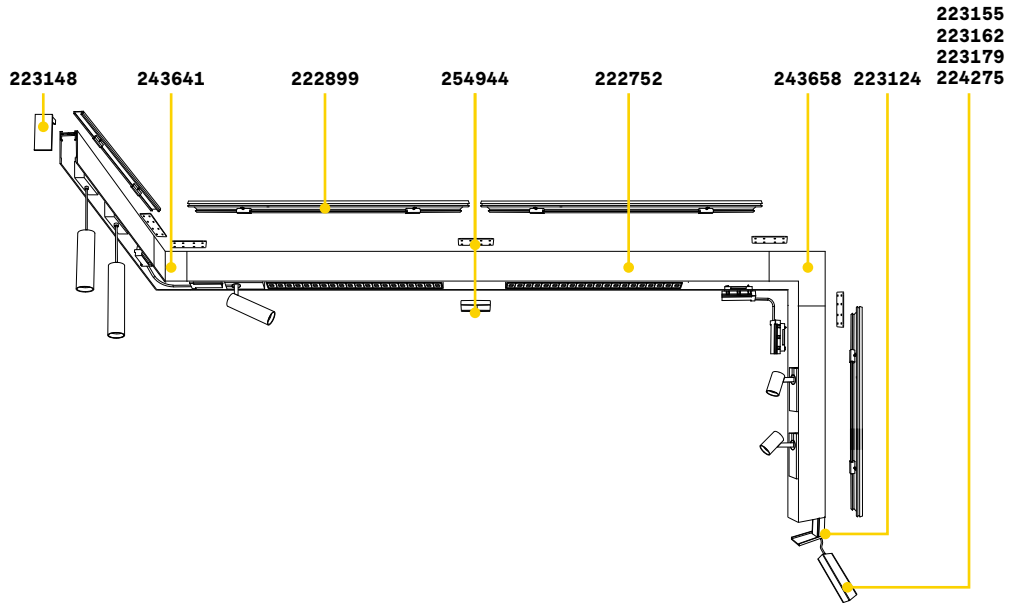

Arca - Surface

TRACK Maximum length per power source: 25 meters

Length	Weight	Volume	Finish	Code	€
1000 mm	1,34 Kg	0,0273 m³	Black	222745	102
3000 mm	4,02 Kg	0,0600 m³	Black	222752	272

LINEAR CONNECTOR Not included/Optional

Included	Required	Code	€
No	No - 1 Kit x connection	254944	20

BLINDED CORNER RIGHT - LEFT Not included/Optional

Weight	Volume	Finish	Code	€
0,65 Kg	0,0090 m³	Black	243641	76

BLINDED CORNER VERTICAL - HORIZONTAL Not included/Optional

Weight	Volume	Finish	Code	€
0,65 Kg	0,0090 m³	Black	243658	76

KIT SURFACE

Included	Required	N° Cables	Cables Length	Code	€
No	Yes - 1 Kit x 1000 mm			222899	22

ELECTRIFIED END CAP

No	Yes - 1 Kit x power source max 210 W		380 mm	223124	15
----	--------------------------------------	--	--------	--------	----