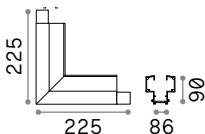

# Arca - Recessed

**TRACK** Kit for profile installation and closing cups included  
Maximum length per power source: 25 meters

Length	Weight	Volume	Finish	Code	€
1000 mm	2,90 Kg	0,0269 m <sup>3</sup>	Black	222769	160
3000 mm	8,70 Kg	0,0617 m <sup>3</sup>	Black	222882	410

**LINEAR CONNECTOR** Not included/Optional

Included	Required	Code	€
No	No - 1 Kit x connection	254944	20

**BLINDED CORNER RIGHT - LEFT** Not included/Optional

Weight	Volume	Finish	Code	€
0,98 Kg	0,0090 m <sup>3</sup>	Black	243900	104

**BLINDED CORNER VERTICAL - HORIZONTAL** Not included/Optional

Weight	Volume	Finish	Code	€
0,98 Kg	0,0090 m <sup>3</sup>	Black	243917	104

**ELECTRIFIED END CAP**

Included	Required	N° Cables	Cables Length	Code	€
No	Yes - 1 Kit x power source max 210 W		380 mm	223124	15