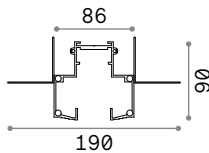

# Arca - Recessed

**TRACK** Kit for profile installation and closing cups included  
Maximum length per power source: 25 meters

Length	Weight	Volume	Finish	Code	€
1000 mm	2,90 Kg	0,0269 m <sup>3</sup>	Black	222769	160
3000 mm	8,70 Kg	0,0617 m <sup>3</sup>	Black	222882	410

**LINEAR CONNECTOR** Not included/Optional

Included	Required	Code	€
No	No - 1 Kit x connection	254944	20

**BLINDED CORNER RIGHT - LEFT** Not included/Optional

Weight	Volume	Finish	Code	€
0,98 Kg	0,0090 m <sup>3</sup>	Black	243900	104

**BLINDED CORNER VERTICAL - HORIZONTAL** Not included/Optional

Weight	Volume	Finish	Code	€
0,98 Kg	0,0090 m <sup>3</sup>	Black	243917	104

**ELECTRIFIED END CAP**

Included	Required	N° Cables	Cables Length	Code	€
No	Yes - 1 Kit x power source max 210 W		380 mm	223124	15