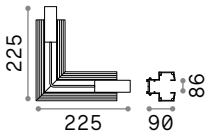

# Arca - Recessed

**TRACK** Kit for profile installation and closing cups included  
Maximum length per power source: 25 meters

Length	Weight	Volume	Finish	Code	€
1000 mm	2,90 Kg	0,0269 m <sup>3</sup>	Black	222769	160
3000 mm	8,70 Kg	0,0617 m <sup>3</sup>	Black	222882	410

**LINEAR CONNECTOR** Not included/Optional

Included	Required	Code	€
No	No - 1 Kit x connection	254944	20

**BLINDED CORNER RIGHT - LEFT** Not included/Optional

Weight	Volume	Finish	Code	€
0,98 Kg	0,0090 m <sup>3</sup>	Black	243900	104

**BLINDED CORNER VERTICAL - HORIZONTAL** Not included/Optional

Weight	Volume	Finish	Code	€
0,98 Kg	0,0090 m <sup>3</sup>	Black	243917	104

**ELECTRIFIED END CAP**

Included	Required	N° Cables	Cables Length	Code	€
No	Yes - 1 Kit x power source max 210 W		380 mm	223124	15