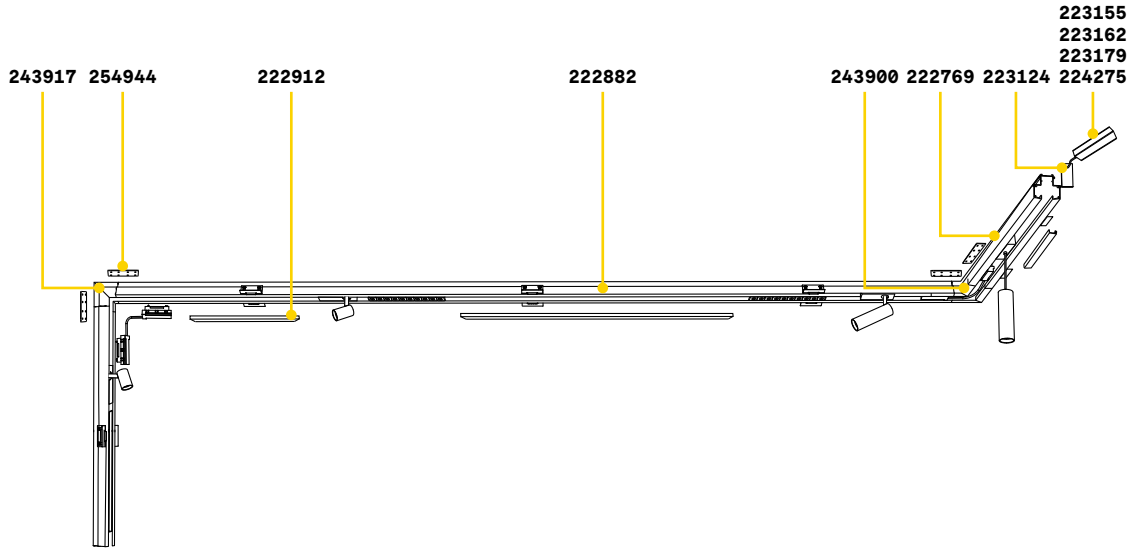

# Arca - Recessed

**TRACK** Kit for profile installation and closing cups included  
Maximum length per power source: 25 meters

Length	Weight	Volume	Finish	Code	€
1000 mm	2,90 Kg	0,0269 m <sup>3</sup>	Black	222769	160
3000 mm	8,70 Kg	0,0617 m <sup>3</sup>	Black	222882	410

**LINEAR CONNECTOR** Not included/Optional

Included	Required	Code	€
No	No - 1 Kit x connection	254944	20

**BLINDED CORNER RIGHT - LEFT** Not included/Optional

Weight	Volume	Finish	Code	€
0,98 Kg	0,0090 m <sup>3</sup>	Black	243900	104

**BLINDED CORNER VERTICAL - HORIZONTAL** Not included/Optional

Weight	Volume	Finish	Code	€
0,98 Kg	0,0090 m <sup>3</sup>	Black	243917	104

**ELECTRIFIED END CAP**

Included	Required	N° Cables	Cables Length	Code	€
No	Yes - 1 Kit x power source max 210 W		380 mm	223124	15