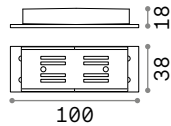

# Arca - Recessed

**TRACK** Kit for profile installation and closing cups included  
Maximum length per power source: 25 meters

Length	Weight	Volume	Finish	Code	€
1000 mm	2,90 Kg	0,0269 m <sup>3</sup>	Black	222769	160
3000 mm	8,70 Kg	0,0617 m <sup>3</sup>	Black	222882	410

**LINEAR CONNECTOR** Not included/Optional

Included	Required	Code	€
No	No - 1 Kit x connection	254944	20

**BLINDED CORNER RIGHT - LEFT** Not included/Optional

Weight	Volume	Finish	Code	€
0,98 Kg	0,0090 m <sup>3</sup>	Black	243900	104

**BLINDED CORNER VERTICAL - HORIZONTAL** Not included/Optional

Weight	Volume	Finish	Code	€
0,98 Kg	0,0090 m <sup>3</sup>	Black	243917	104

**ELECTRIFIED END CAP**

Included	Required	N° Cables	Cables Length	Code	€
No	Yes - 1 Kit x power source max 210 W		380 mm	223124	15