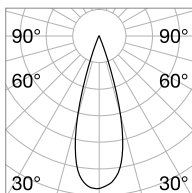

m	lx	øm
1	8760	0,55
2	2190	1,11
3	973	1,67
4	547	2,22
5	350	2,78

CRI ≥ 80 28W 30° 3850Lm 3000K

* The optional lens will be mounted inside the product as replacement for the default one.