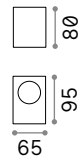

IP44

0,320 Kg / 0,0012 m³
G9 max 1x 15W

€ 35

115290 White
115306 Anthracit.
115313 Black
213347 Coffee

4000 K
390 lm
209036 € 3,90