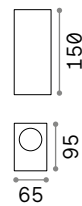

# Up

Powder coated die-cast aluminum body. Clear Pyrex glass diffusers. Available finishes: anthracite, white, coffee or black.

IP44

0,520 Kg / 0,0019 m<sup>3</sup>  
G9 max 2x 15W

€ 52

115320 White  
115337 Anthracit.  
115344 Black  
213354 Coffee

4000 K  
390 lm  
209036 € 3,90

IP44

0,320 Kg / 0,0012 m<sup>3</sup>  
G9 max 1x 15W

€ 35

115290 White  
115306 Anthracit.  
115313 Black  
213347 Coffee

4000 K  
390 lm  
209036 € 3,90