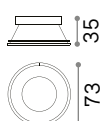

**PRO** High-tech product with high quality materials, intended for professional use.

**UGR** Product with UGR <19.

**IP54** Protection degree IP54.

Source	LED COB
Power	9W / 10W / 15W
Driver included	On/Off
Drivers available	1-10V / DALI / Push
MacAdam	SDCM 3
CCT	2700 K / 3000 K / 4000 K
CRI	$\geq 90$
UGR	<19
LED life	50.000 h
Insulation class	II
IP	54
Material	Aluminum
Warranty	5 years

# Dynamic Round

0,020 Kg/0,0002 m<sup>3</sup>

**REFLECTOR** Required

SYMMETRICAL

Finish		Code	€
White		211787	7
Chrome		221649	8
Black		211794	7
Gold		211800	7

0,020 Kg/0,0002 m<sup>3</sup>

ASYMMETRIC - 30°

Finish		Code	€
White		211848	7
Chrome		221663	9
Black		211855	7
Gold		211862	7

⌀ 80 mm  
0,060 Kg/0,0004 m<sup>3</sup>

**FRAME** Required

Finish		Code	€
White		208695	15
Chrome		221687	17
Black		208701	15
Gold		208718	15