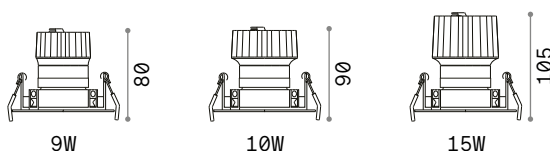

**PRO** High-tech product with high quality materials, intended for professional use.

**UGR** Product with UGR <19.

**IP54** Protection degree IP54.

Source	LED COB
Power	9W / 10W / 15W
Driver included	On/Off
Drivers available	1-10V / DALI / Push
MacAdam	SDCM 3
CCT	2700 K / 3000 K / 4000 K
CRI	$\geq 90$
UGR	<19
LED life	50.000 h
Insulation class	II
IP	54
Material	Aluminum
Warranty	5 years

# Dynamic Round

0,020 Kg/0,0002 m<sup>3</sup>

**REFLECTOR** Required

SYMMETRICAL

Finish		Code	€
White		211787	7
Chrome		221649	8
Black		211794	7
Gold		211800	7

0,020 Kg/0,0002 m<sup>3</sup>

ASYMMETRIC - 30°

Finish		Code	€
White		211848	7
Chrome		221663	9
Black		211855	7
Gold		211862	7

⌀ 80 mm  
0,060 Kg/0,0004 m<sup>3</sup>

**FRAME** Required

Finish		Code	€
White		208695	15
Chrome		221687	17
Black		208701	15
Gold		208718	15