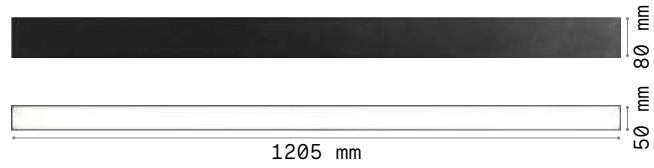

Fluo Wide 1200