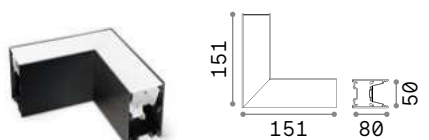

Fluo - Mounting kit

	Included	Required	N° Cables	Cables Length	Finish	Code	€
KIT PENDANT	No	Yes - 1 Kit x power source	1	2000 mm	White	277929	25
					Black	277912	25
			1	5000 mm	White	276342	35
					Black	276335	35
KIT SINGLE CABLE	No	Yes - 1 Kit x 600 mm	1	2000 mm		220826	10
			1	5000 mm		243665	15
KIT RECESSED	No	Yes - 1 Kit x 1200 mm				191188	30
KIT SURFACE	No	Yes - 1 Kit x 1200 mm				191171	20

Fluo - Optional

CORNER Not included/Optional - Driver ON/OFF included - Compatible with Wide versions

0,580 Kg/0,0023 m³

Power	Beam	Flux	CCT	Finish	Code	€
7,5 W	105°	810 Lm	3000 K	Aluminu.	191416	75
				White	191423	75
				Black	191430	75
		850 Lm	4000 K	Aluminu.	191980	75
				White	191454	75
				Black	191461	75

BLINDED CORNER Not included/Optional - Compatible with Accent versions