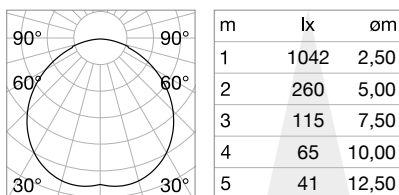

Fluo Wide

2,890 Kg/0,0183 m³
Cable length 1800 mm

LED SMD SAMSUNG Driver TRIDONIC ON/OFF included

Power	Beam	Flux	CCT	Finish	Code	€
27 W	105°	3450 Lm	3000 K	Aluminu.	191447	250
				White	192437	250
				Black	191997	250
		3650 Lm	4000 K	Aluminu.	192468	250
				White	192482	250
				Black	192505	250

DIMMABLE DRIVER* Not included/Optional

Power	Output	Measure	Code	€	
1-10V	28 W	500 mA	280 x 30 x 21 mm	216423	85
DALI/Push	27 W	500 mA	280 x 30 x 21 mm	216287	100

4,420 Kg/0,0269 m³
Cable length 1800 mm

LED SMD SAMSUNG Driver TRIDONIC ON/OFF included

Power	Beam	Flux	CCT	Finish	Code	€
36 W	105°	4750 Lm	3000 K	Aluminu.	192536	300
				White	192550	300
				Black	192567	300
		5050 Lm	4000 K	Aluminu.	192598	300
				White	192604	300
				Black	192628	300

DIMMABLE DRIVER* Not included/Optional

Power	Output	Measure	Code	€	
1-10V	39 W	700 mA	280 x 30 x 21 mm	216416	85
DALI/Push	38 W	700 mA	280 x 30 x 21 mm	216270	100

MOUNTING KIT Not included/Required - Page 577

CRI≥83 27W 105° 3450Lm 3000K

* The dimmable power supplies must be ordered in concomitance with the product and will be included inside the fittings by replacing the on-off power supply. The linear connection is available only for the on-off versions of the products.