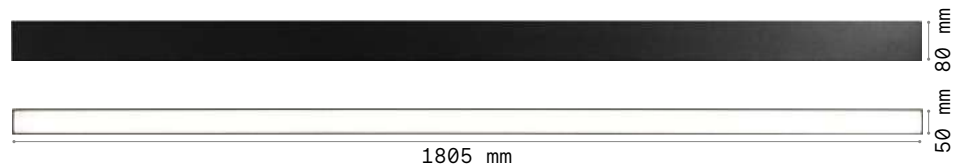

Fluo Wide 1800