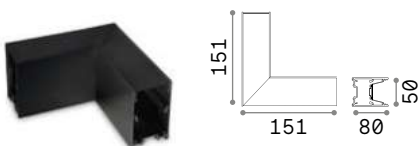

# Fluo - Optional

**CORNER** Not included/Optional - Driver ON/OFF included - Compatible with Wide versions

0,580 Kg/0,0023 m<sup>3</sup>

Power	Beam	Flux	CCT	Finish	Code	€
7,5 W	105°	810 Lm	3000 K	Aluminu.	191416	75
				White	191423	75
				Black	191430	75
		850 Lm	4000 K	Aluminu.	191980	75
				White	191454	75
				Black	191461	75

**BLINDED CORNER** Not included/Optional - Compatible with Accent versions

0,610 Kg/0,0023 m<sup>3</sup>

Finish	Code	€
Aluminu.	191478	50
White	191485	50
Black	191492	50

**STRUCTURE CONNECTOR** Maximum length per power source: 30 meters