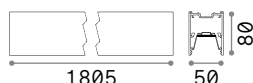

# Fluo Wide

2,890 Kg/0,0183 m<sup>3</sup>  
Cable length 1800 mm

**LED SMD SAMSUNG** Driver TRIDONIC ON/OFF included

Power	Beam	Flux	CCT	Finish	Code	€
27 W	105°	3450 Lm	3000 K	Aluminu.	191447	250
				White	192437	250
				Black	191997	250
		3650 Lm	4000 K	Aluminu.	192468	250
				White	192482	250
				Black	192505	250

**DIMMABLE DRIVER\*** Not included/Optional

Power	Output	Measure	Code	€	
1-10V	28 W	500 mA	280 x 30 x 21 mm	216423	85
DALI/Push	27 W	500 mA	280 x 30 x 21 mm	216287	100

4,420 Kg/0,0269 m<sup>3</sup>  
Cable length 1800 mm