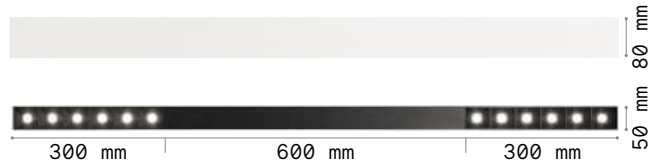

Fluo Accent 1200