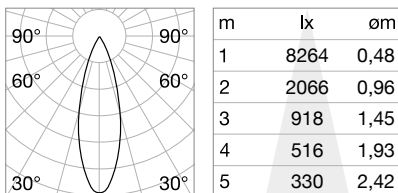

Fluo Accent

2,760 Kg/0,0183 m³
Cable length 1800 mm

LED COB CREE Driver TRIDONIC ON/OFF included - UGR <13

Power	Beam	Flux	CCT	Finish	Code	€
30 W	30°	3000 Lm	3000 K	Aluminu.	192635	280
				White	192611	280
				Black	192581	280
		3300 Lm	4000 K	Aluminu.	192574	280
				White	192543	280
				Black	192529	280

DIMMABLE DRIVER* Not included/Optional

	Power	Output	Measure	Code	€
1-10V	39 W	700 mA	280 x 30 x 21 mm	216416	85
DALI/Push	38 W	700 mA	280 x 30 x 21 mm	216270	100

3,860 Kg/0,0269 m³
Cable length 1800 mm

LED COB CREE Driver TRIDONIC ON/OFF included - UGR <13

Power	Beam	Flux	CCT	Finish	Code	€
30 W	30°	3000 Lm	3000 K	Aluminu.	192512	350
				White	192499	350
				Black	192475	350
		3300 Lm	4000 K	Aluminu.	192451	350
				White	192444	350
				Black	192420	350

DIMMABLE DRIVER* Not included/Optional

	Power	Output	Measure	Code	€
1-10V	39 W	700 mA	280 x 30 x 21 mm	216416	85
DALI/Push	38 W	700 mA	280 x 30 x 21 mm	216270	100

MOUNTING KIT Not included/Required - Page 577

CRI ≥ 83 30W 30° 3000Lm 3000K

* The dimmable power supplies must be ordered in concomitance with the product and will be included inside the fittings by replacing the on-off power supply. The linear connection is available only for the on-off versions of the products.