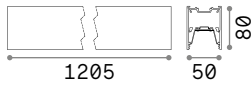

Fluo Accent

2,760 Kg/0,0183 m³
Cable length 1800 mm

LED COB CREE Driver TRIDONIC ON/OFF included - UGR <13

Power	Beam	Flux	CCT	Finish	Code	€
30 W	30°	3000 Lm	3000 K	Aluminu.	192635	280
				White	192611	280
				Black	192581	280
		3300 Lm	4000 K	Aluminu.	192574	280
				White	192543	280
				Black	192529	280

DIMMABLE DRIVER* Not included/Optional

	Power	Output	Measure	Code	€
1-10V	39 W	700 mA	280 x 30 x 21 mm	216416	85
DALI/Push	38 W	700 mA	280 x 30 x 21 mm	216270	100