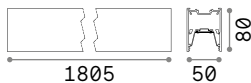

Fluo Accent

2,760 Kg/0,0183 m³
Cable length 1800 mm

LED COB CREE Driver TRIDONIC ON/OFF included - UGR <13

Power	Beam	Flux	CCT	Finish	Code	€
30 W	30°	3000 Lm	3000 K	Aluminu.	192635	280
				White	192611	280
				Black	192581	280
		3300 Lm	4000 K	Aluminu.	192574	280
				White	192543	280
				Black	192529	280

DIMMABLE DRIVER* Not included/Optional

	Power	Output	Measure	Code	€
1-10V	39 W	700 mA	280 x 30 x 21 mm	216416	85
DALI/Push	38 W	700 mA	280 x 30 x 21 mm	216270	100

3,860 Kg/0,0269 m³
Cable length 1800 mm