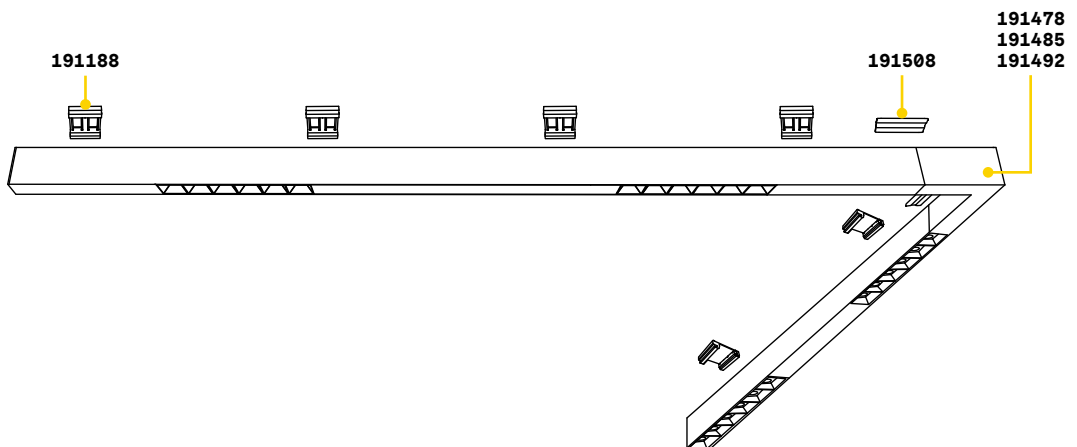

Fluo Accent 1200

Fluo Accent 1800

The single final cup is 2.5 mm width.

Fluo - Assembly plans

FLUO PENDANT

FLUO SURFACE

FLUO RECESSED

Fluo - Mounting kit