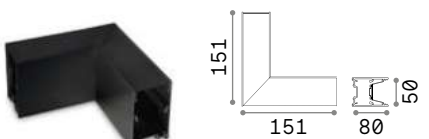

Fluo - Optional

CORNER Not included/Optional - Driver ON/OFF included - Compatible with Wide versions

0,580 Kg/0,0023 m³

Power	Beam	Flux	CCT	Finish	Code	€
7,5 W	105°	810 Lm	3000 K	Aluminu.	191416	75
				White	191423	75
				Black	191430	75
		850 Lm	4000 K	Aluminu.	191980	75
				White	191454	75
				Black	191461	75

BLINDED CORNER Not included/Optional - Compatible with Accent versions

0,610 Kg/0,0023 m³

Finish	Code	€
Aluminu.	191478	50
White	191485	50
Black	191492	50

STRUCTURE CONNECTOR Maximum length per power source: 30 meters