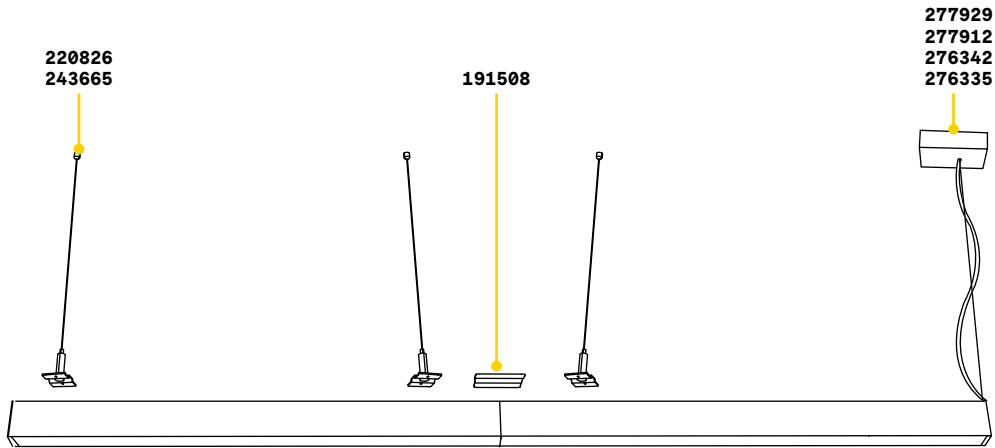

Fluo Accent 1200

Fluo Accent 1800

The single final cup is 2.5 mm width.

Fluo - Assembly plans

FLUO PENDANT

FLUO SURFACE

FLUO RECESSED

Fluo - Mounting kit