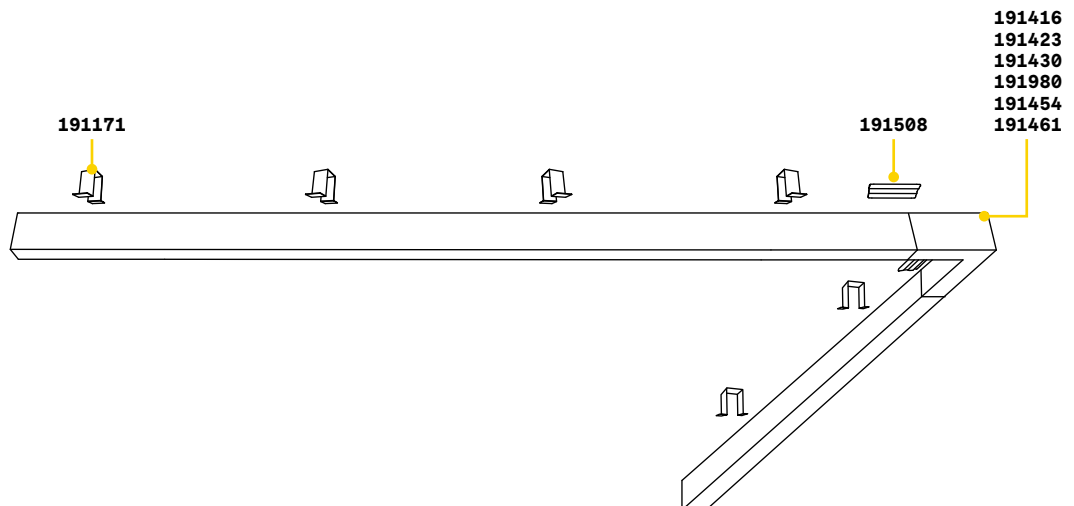

Fluo Accent 1200

Fluo Accent 1800

The single final cup is 2.5 mm width.

Fluo - Assembly plans

FLUO PENDANT

FLUO SURFACE

FLUO RECESSED

Fluo - Mounting kit