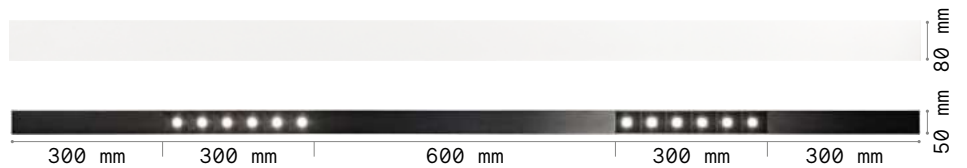

Fluo Accent 1800