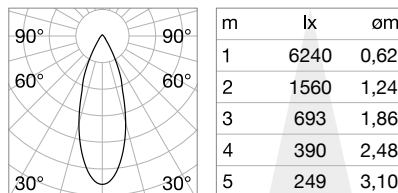

CRI ≥ 82 30W 36° 3150Lm 3000K