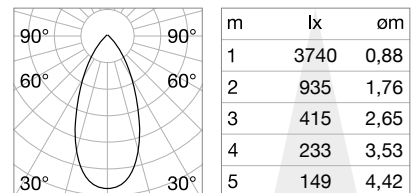

CRI ≥ 82 30W 50° 3150Lm 3000K