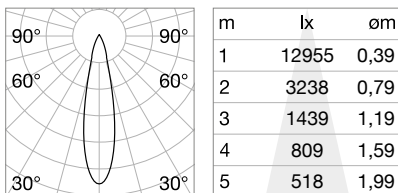

CRI ≥ 82 30W 24° 3150Lm 3000K