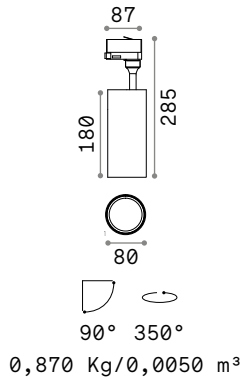

Smile 30W

LED COB PHILIPS Driver TRIDONIC ON/OFF included

CRI ≥ 82

Power	Beam	Flux	CCT	Finish	Code	€
30 W	24°	3150 Lm	3000 K	White	189697	125
				Black	189703	125
		3400 Lm	4000 K	White	189734	125
				Black	189741	125
	36°	3150 Lm	3000 K	White	189871	125
				Black	189888	125
		3400 Lm	4000 K	White	189895	125
				Black	189901	125
	50°	3150 Lm	3000 K	White	190051	125
				Black	190068	125
		3400 Lm	4000 K	White	190075	125
				Black	190082	125

CRI ≥ 92

Power	Beam	Flux	CCT	Finish	Code	€
30 W	24°	2900 Lm	3000 K	White	189710	125
				Black	189727	125
	36°	2900 Lm	3000 K	White	189918	125
				Black	189925	125
	50°	2900 Lm	3000 K	White	190099	125
				Black	190105	125

FILTER HONEYCOMB

FILTER ELLIPTICAL

RING

SINGLE CONNECTION

Included	Required	Driver	Finish	Code	€
No	No		Black	190181	4
No	No		Clear	190259	7
No	No		White	189529	10
No	No	On/Off	White	170145	21
			Black	170152	21