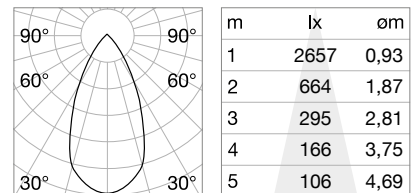

CRI ≥ 82 20W 50° 2350Lm 3000K