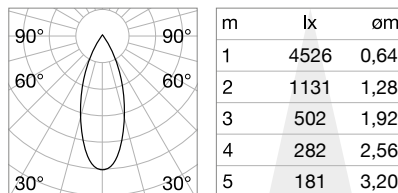

CRI ≥ 82 20W 36° 2350Lm 3000K