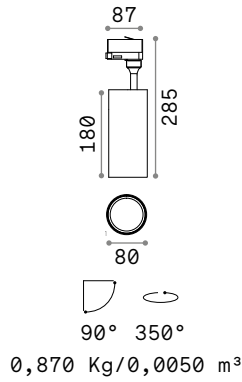

Smile 20W

LED COB PHILIPS Driver TRIDONIC ON/OFF included

CRI ≥ 82

Power	Beam	Flux	CCT	Finish	Code	€
20 W	24°	2350 Lm	3000 K	White	189635	110
				Black	189642	110
		2500 Lm	4000 K	White	189673	110
				Black	189680	110
	36°	2350 Lm	3000 K	White	189819	110
				Black	189826	110
		2500 Lm	4000 K	White	189857	110
				Black	189864	110
	50°	2350 Lm	3000 K	White	189994	110
				Black	190006	110
		2500 Lm	4000 K	White	190013	110
				Black	190020	110

CRI ≥ 92

Power	Beam	Flux	CCT	Finish	Code	€
20 W	24°	2200 Lm	3000 K	White	189659	110
				Black	189666	110
	36°	2200 Lm	3000 K	White	189833	110
				Black	189840	110
	50°	2200 Lm	3000 K	White	190037	110
				Black	190044	110

FILTER HONEYCOMB

FILTER ELLIPTICAL

RING

SINGLE CONNECTION

Included	Required	Driver	Finish	Code	€
No	No		Black	190181	4
No	No		Clear	190259	7
No	No		White	189529	10
No	No	On/Off	White	170145	21
			Black	170152	21