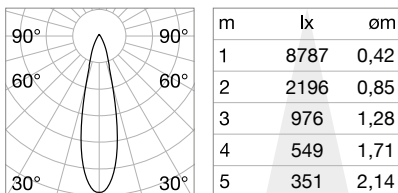

CRI ≥ 82 20W 24° 2350Lm 3000K