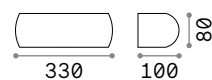

Giove

Powder coated die-cast aluminum body. Double, top and bottom, frosted tempered clear glass diffuser. Available finishes: anthracite, white, coffee or black.

092195

092188

092201

163598

IP54

0,900 Kg / 0,0041 m³
E27 max 1x60W