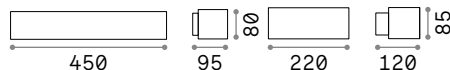

# Andromeda

Die-cast aluminum body light with varnish finish. Double frosted Pyrex glass, up-and-down. Available finishes: anthracite, white, coffee, grey or black.

100364

163543

092355

100371

163550

IP54

1,630 Kg / 0,0052 m<sup>3</sup>  
E27 max 2x60W

€ 77

100364 White  
163543 Grey  
092355 Anthracit.  
100371 Black  
163550 Coffee

4000 K  
600 lm  
151960 € 2,50

IP55

1,000 Kg / 0,0039 m<sup>3</sup>  
E27 max 1x60W