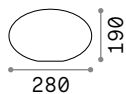

Clio

Modular fitting with turned die-cast aluminum frame, finished with anthracite, white, grey and black powder coating. Plastic diffuser with matt white finish.

■ IP44

0,680 Kg / 0,0039 m³
E27 max 1x 60W

€ 64

146775 ■ White
146782 ■ Grey
145228 ■ Anthracit.
146799 ■ Black

0,540 Kg / 0,0171 m³

€ 30

145068 ■ White

0,520 Kg / 0,0144 m³

€ 30

116716 ■ White