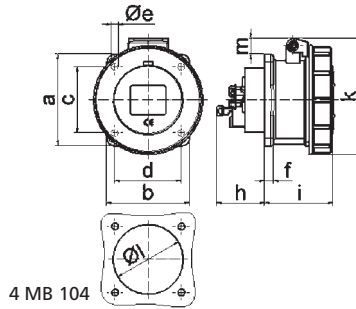

PANEL MOUNTING SOCKET OUTLETS, straight

- With screwless Quick-Connect technology
- IEC 60309-1/2, EN 60309, VDE 0623
- Protection degree IP67

Panel Mounting Socket Outlet Quick-Connect

- Screwless terminals
- Kontex contact
- Flange 62 x 62 mm for 16A 3p, 72 x 65 mm for 16A 4p and 5p
- Protection degree IP67

Fig.: Type 13732

4 MB 104

Ampere Poles	16 3	16 4	16 5
a	62.0	72.0	72.0
b	62.0	65.0	65.0
c	47.0	52.0	52.0
d	47.0	52.0	52.0
e ø	5.5	5.5	5.5
f	7.0	7.0	7.0
h	35.5	35.5	35.5
i	57.0	58.0	57.0
k	76.0	83.0	93.0
l ø	45.0	45.0	55.0
m	10.0	9.0	13.0
Cond. mm² min	1.5	1.5	1.5
Cond. mm² max	4	4	4

Fig.: Type 13745

4 MB 105

Ampere Poles	16 3	16 4	16 5	32 3	32 4	32 5
a	75.0	75.0	75.0	75.0	75.0	75.0
b	75.0	75.0	75.0	75.0	75.0	75.0
c	60.0	60.0	60.0	60.0	60.0	60.0
d	60.0	60.0	60.0	60.0	60.0	60.0
e ø	5.5	5.5	5.5	5.5	5.5	5.5
f	7.0	7.0	7.0	8.0	8.0	8.0
h	35.5	35.5	35.5	50.0	50.0	50.0
i	57.0	58.0	57.0	65.0	65.0	65.0
k	76.0	83.0	93.0	100.0	100.0	106.0
l ø	45.0	45.0	55.0	60.0	60.0	60.0
m	3.5	7.0	11.5	12.0	12.0	17.0
Cond. mm² min	1.5	1.5	1.5	2.5	2.5	2.5
Cond. mm² max	4	4	4	10	10	10

Fig.: Type 130158

4 MB 262

Ampere Poles	16 5
a	75.0
b	75.0
c	60.0
d	60.0
e ø	5.5
f	7.0
h	23.0
i	57.0
k	93.0
l ø	55.0
m	11.5
Cond. mm² min	1.5
Cond. mm² max	4