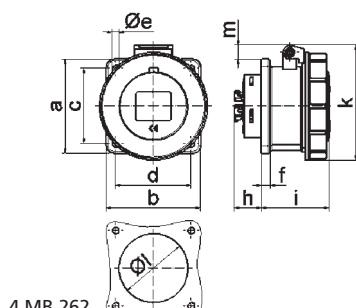

Fig.: Type 13732

4 MB 104

Ampere Poles	16 3	16 4	16 5
a	62.0	72.0	72.0
b	62.0	65.0	65.0
c	47.0	52.0	52.0
d	47.0	52.0	52.0
e ø	5.5	5.5	5.5
f	7.0	7.0	7.0
h	35.5	35.5	35.5
i	57.0	58.0	57.0
k	76.0	83.0	93.0
l ø	45.0	45.0	55.0
m	10.0	9.0	13.0
Cond. mm² min	1.5	1.5	1.5
Cond. mm² max	4	4	4

Fig.: Type 13745

4 MB 105

Ampere Poles	16 3	16 4	16 5	32 3	32 4	32 5
a	75.0	75.0	75.0	75.0	75.0	75.0
b	75.0	75.0	75.0	75.0	75.0	75.0
c	60.0	60.0	60.0	60.0	60.0	60.0
d	60.0	60.0	60.0	60.0	60.0	60.0
e ø	5.5	5.5	5.5	5.5	5.5	5.5
f	7.0	7.0	7.0	8.0	8.0	8.0
h	35.5	35.5	35.5	50.0	50.0	50.0
i	57.0	58.0	57.0	65.0	65.0	65.0
k	76.0	83.0	93.0	100.0	100.0	106.0
l ø	45.0	45.0	55.0	60.0	60.0	60.0
m	3.5	7.0	11.5	12.0	12.0	17.0
Cond. mm² min	1.5	1.5	1.5	2.5	2.5	2.5
Cond. mm² max	4	4	4	10	10	10

Panel Mounting Socket Outlet Quick-Connect

- Screwless **double terminal**
- Kontex contact
- Flange 75 x 75 mm
- Protection degree IP67

Ampere	Poles	110V 50-60 Hz			230V 50-60 Hz			400V 50-60 Hz			500V 50-60 Hz			100-300Hz > 50V			301-500Hz > 50V			Qty	each
		3pol 4h	4pol 4h	5pol 4h	3pol 6h	4pol 9h	5pol 9h	3pol 9h	4pol 6h	5pol 6h	3pol 7h	4pol 7h	5pol 7h	3pol 10h	4pol 10h	5pol 10h	3pol 2h	4pol 2h	5pol 2h		
16	5									130158									10	205	

Fig.: Type 130158

4 MB 262

Ampere Poles	16 5
a	75.0
b	75.0
c	60.0
d	60.0
e ø	5.5
f	7.0
h	23.0
i	57.0
k	93.0
l ø	55.0
m	11.5
Cond. mm² min	1.5
Cond. mm² max	4