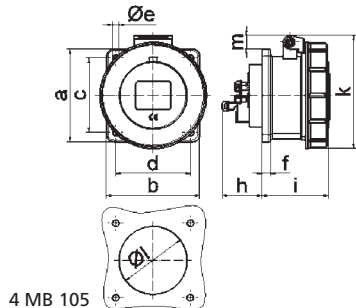

Fig.: Type 13732

4 MB 104

Ampere Poles	16 3	16 4	16 5
a	62.0	72.0	72.0
b	62.0	65.0	65.0
c	47.0	52.0	52.0
d	47.0	52.0	52.0
e ø	5.5	5.5	5.5
f	7.0	7.0	7.0
h	35.5	35.5	35.5
i	57.0	58.0	57.0
k	76.0	83.0	93.0
l ø	45.0	45.0	55.0
m	10.0	9.0	13.0
Cond. mm² min	1.5	1.5	1.5
Cond. mm² max	4	4	4

Panel Mounting Socket Outlet Quick-Connect

- Screwless terminals
- Kontex contact
- Flange 75 x 75 mm
- Protection degree IP67

Ampere	Poles	110V 50-60 Hz			230V 50-60 Hz			400V 50-60 Hz			500V 50-60 Hz			100-300Hz > 50V			301-500Hz > 50V			Qty	each
		3pol 4h	4pol 4h	5pol 4h	3pol 6h	4pol 9h	5pol 9h	3pol 9h	4pol 6h	5pol 6h	3pol 7h	4pol 7h	5pol 7h	3pol 10h	4pol 10h	5pol 10h	3pol 2h	4pol 2h	5pol 2h		
16	3			13733			13734			13735					13736				10	130	
16	4			13737			13738			13739		13740			13741				10	145	
16	5			13743			13744			13745		13746			13747				10	160	
32	3			13749			13750			13751					13752				10	210	
32	4			13754			13755			13756		13757			13758				10	225	
32	5			13760			13761			13762		13763			13764				10	265	

Fig.: Type 13745

4 MB 105

Ampere Poles	16 3	16 4	16 5	32 3	32 4	32 5
a	75.0	75.0	75.0	75.0	75.0	75.0
b	75.0	75.0	75.0	75.0	75.0	75.0
c	60.0	60.0	60.0	60.0	60.0	60.0
d	60.0	60.0	60.0	60.0	60.0	60.0
e ø	5.5	5.5	5.5	5.5	5.5	5.5
f	7.0	7.0	7.0	8.0	8.0	8.0
h	35.5	35.5	35.5	50.0	50.0	50.0
i	57.0	58.0	57.0	65.0	65.0	65.0
k	76.0	83.0	93.0	100.0	100.0	106.0
l ø	45.0	45.0	55.0	60.0	60.0	60.0
m	3.5	7.0	11.5	12.0	12.0	17.0
Cond. mm² min	1.5	1.5	1.5	2.5	2.5	2.5
Cond. mm² max	4	4	4	10	10	10

Fig.: Type 130158

4 MB 262

Ampere Poles	16 5
a	75.0
b	75.0
c	60.0
d	60.0
e ø	5.5
f	7.0
h	23.0
i	57.0
k	93.0
l ø	55.0
m	11.5
Cond. mm² min	1.5
Cond. mm² max	4