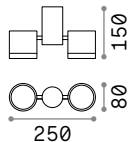

Sunglasses

Anthracite or white powder painted aluminum body. Reclinable diffusers with clear glass screens.

LED LED source 4000 K, 25.000 h life.

■ □ IP44

1,040 Kg / 0,0040 m³

LED 14W / 920 lm

€ 109

161853 ■ White

161846 ■ Anthracit.