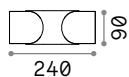

161846 ■ Anthracit.

161853

161846

Xeno

Aluminum base with matt powder coating. Tempered clear glass adjustable diffusers. Available finishes: white, grey or black.

■ ⊕ IP44

0,830 Kg / 0,0044 m³

GU10 max 2 x 28W