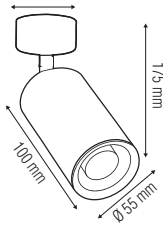

## LOZAN

116 001 0001

**WHITE**

**BLACK**

- 220-240V / 50-60Hz
- Max. 50W
- Bulb not included

**HOROZ ELECTRIC**