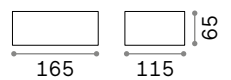

# Twin

Anthracite, white, coffee or black powder coated die-cast aluminum body. Double, top and bottom, clear frosted Pyrex glass diffuser.

115351

115368

115375

213330

IP44

0,510 Kg / 0,0026 m<sup>3</sup>  
G9 max 1x28W