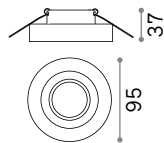

# Blues

IP20 GLASS

⌀ 60 mm  
0,330 Kg/0,0012 m<sup>3</sup>  
Purchase Qty. 3 pieces

GU10 Not included - Recommended bulb 108292

Power	Finish		Code	€
max 50W	Clear		083254	19
	White		113999	19
	Smoky Grey		113982	19

⌀ 60 mm  
0,340 Kg/0,0012 m<sup>3</sup>  
Purchase Qty. 3 pieces

GU10 Not included - Recommended bulb 108292

Power	Finish		Code	€
max 50W	Clear		114019	19