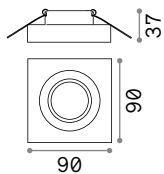

# Blues

IP20 GLASS

⌀ 60 mm  
0,330 Kg/0,0012 m<sup>3</sup>  
Purchase Qty. 3 pieces

GU10 Not included - Recommended bulb 108292

Power	Finish		Code	€
max 50W	Clear		083254	19
	White		113999	19
	Smoky Grey		113982	19

⌀ 60 mm  
0,340 Kg/0,0012 m<sup>3</sup>  
Purchase Qty. 3 pieces

GU10 Not included - Recommended bulb 108292

Power	Finish		Code	€
max 50W	Clear		114019	19