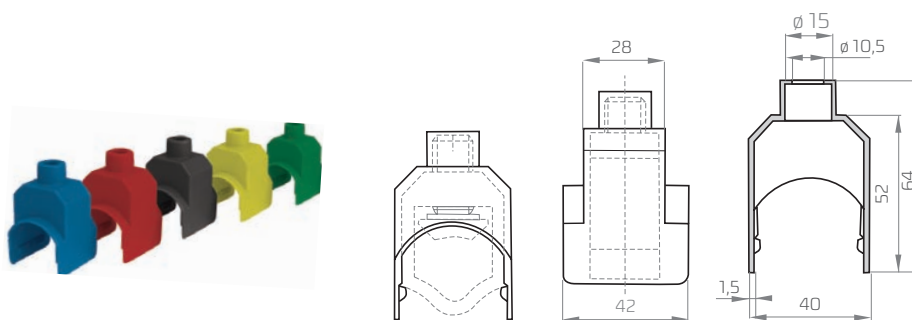

Table 117. V-terminal lugs

	Article	Dimension [mm]							Material	Weight [g]	Article No.
		A	B	C	D	E	F	G			
	V-terminal lug VL120	20	65	10,5	10	3	–	–	Cu	32	1119510005T
	V-terminal lug VL240	25	75	13	11,5	5	–	–	Cu	75	1119510002T
	Double V-terminal lug C	25	75	10,7	12,5	3	65	25	Cu	107	1119510028T

Shrouds for V-clamps

Shrouds for V-clamps 50-240SW i 70-300SW are available in colours: blue, red, black, yellow and green.

1119510018T-blue, 1119510019T-red, 1119510026T-black,
1119510044T-yellow, 1119510045T-green.