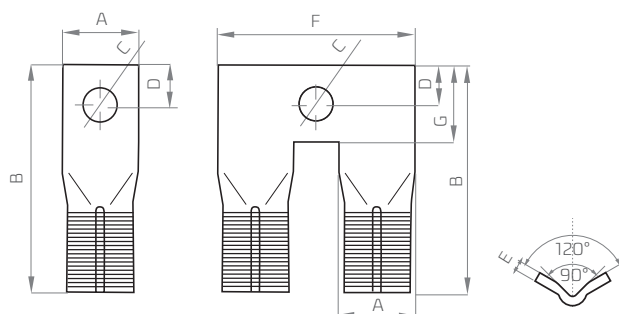

Table 117. V-terminal lugs

	Article	Dimension [mm]							Material	Weight [g]	Article No.
		A	B	C	D	E	F	G			
	V-terminal lug VL120	20	65	10,5	10	3	–	–	Cu	32	1119510005T
	V-terminal lug VL240	25	75	13	11,5	5	–	–	Cu	75	1119510002T
	Double V-terminal lug C	25	75	10,7	12,5	3	65	25	Cu	107	1119510028T

Shrouds for V-clamps

Shrouds for V-clamps 50-240SW i 70-300SW are available in colours: blue, red, black, yellow and green.

1119510018T-blue, 1119510019T-red, 1119510026T-black,
1119510044T-yellow, 1119510045T-green.