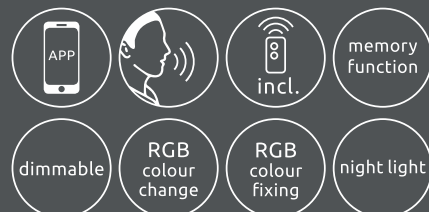

SMART LIGHT

APP control

Easy Smartphone and Voice Control

tuya

compatible with
Alexa

compatible with
Google Assistant

16 Mio.
Colours

colour
change

106754SH

E14 RGBW candle plastic opal

5W = 40W

220-240V /50-60 Hz

4000K = 470lm

RGB+3000-6000K

A+

25.000h

dimmable

20x1 box

Ø 3,7cm ↑10,6cm

106752SH

GU10 RGBW plastic opal

5W = 35W

220-240V /50-60 Hz

4000K = 400lm