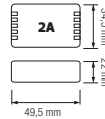

TOUCH

- Input Voltage: DC 12V - 24V
- Output Voltage: DC 12V - 24V
- 20s OFF delay
- Brightness %1-100
- 2 Brightness can be saved

TOUCH	TOUCH-RGB
100-003-0288	100-004-0288

Color	: Single	16 million
Output Power	: 144-288W	144-288W
Output Current	: 4Ax3 Channel	4A/Each Color
35x28 LED Strips	: 30 Meters with 60 Leds/Meter	30 Meters with 60 Leds/Meter
50x50 LED Strips	: 10 Meters with 60 Leds/Meter	10 Meters with 60 Leds/Meter
Function	: 5	12

RGB CONTROLLER

RGB Controller 2A	RGB Controller 6A
100-001-0072	100-002-0432

Output Power	: 72 W	216 W-432 W
Output Current	: 2A/Each Color	6A/Each Color
Input Voltage	: DC 12V	DC 12V-DC 24V
Output Voltage	: DC 12V	DC 12V-DC 24V
35x28 RGB LED Strip	: 15 Meters with 60 Leds/Meter	45 Meters with 60 Leds/Meter
50x50 RGB LED Strip	: 5 Meters with 60 Leds/Meter	15 Meters with 60 Leds/Meter
Type	: IR	RF

AMPLIFIER

- Input Voltage: DC 12V - 24V
- Output Voltage: DC 12V - 24V

AMPLIFIER-12A	AMPLIFIER-24A
101-001-0144	101-001-0288

Output Power	: 144 W	288 W
Output Current	: 4A/Each Color	8A/Each Color
35x28 RGB LED Strip	: 30 Meters with 60 Leds/Meter	60 Meters with 60 Leds/Meter
50x50 RGB LED Strip	: 10 Meters with 60 Leds/Meter	20 Meters with 60 Leds/Meter