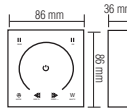

TOUCH

- Input Voltage: DC 12V - 24V
- Output Voltage: DC 12V - 24V
- 20s OFF delay
- Brightness %1-100
- 2 Brightness can be saved

TOUCH	TOUCH-RGB
100-003-0288	100-004-0288

Color	: Single	16 million
Output Power	: 144-288W	144-288W
Output Current	: 4Ax3 Channel	4A/Each Color
35x28 LED Strips	: 30 Meters with 60 Leds/Meter	30 Meters with 60 Leds/Meter
50x50 LED Strips	: 10 Meters with 60 Leds/Meter	10 Meters with 60 Leds/Meter
Function	: 5	12

RGB CONTROLLER

RGB Controller 2A	RGB Controller 6A
100-001-0072	100-002-0432

Output Power	: 72 W	216 W-432 W
Output Current	: 2A/Each Color	6A/Each Color
Input Voltage	: DC 12V	DC 12V-DC 24V
Output Voltage	: DC 12V	DC 12V-DC 24V
35x28 RGB LED Strip	: 15 Meters with 60 Leds/Meter	45 Meters with 60 Leds/Meter
50x50 RGB LED Strip	: 5 Meters with 60 Leds/Meter	15 Meters with 60 Leds/Meter
Type	: IR	RF

AMPLIFIER

- Input Voltage: DC 12V - 24V
- Output Voltage: DC 12V - 24V

AMPLIFIER-12A	AMPLIFIER-24A
101-001-0144	101-001-0288

Output Power	: 144 W	288 W
Output Current	: 4A/Each Color	8A/Each Color
35x28 RGB LED Strip	: 30 Meters with 60 Leds/Meter	60 Meters with 60 Leds/Meter
50x50 RGB LED Strip	: 10 Meters with 60 Leds/Meter	20 Meters with 60 Leds/Meter