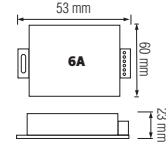

TOUCH

- Input Voltage: DC 12V - 24V
- Output Voltage: DC 12V - 24V
- 20s OFF delay
- Brightness %1-100
- 2 Brightness can be saved

TOUCH	TOUCH-RGB
100-003-0288	100-004-0288

Color	: Single	16 million
Output Power	: 144-288W	144-288W
Output Current	: 4Ax3 Channel	4A/Each Color
35x28 LED Strips	: 30 Meters with 60 Leds/Meter	30 Meters with 60 Leds/Meter
50x50 LED Strips	: 10 Meters with 60 Leds/Meter	10 Meters with 60 Leds/Meter
Function	: 5	12

RGB CONTROLLER

RGB Controller 2A	RGB Controller 6A
100-001-0072	100-002-0432

Output Power	: 72 W	216 W-432 W
Output Current	: 2A/Each Color	6A/Each Color
Input Voltage	: DC 12V	DC 12V-DC 24V
Output Voltage	: DC 12V	DC 12V-DC 24V
35x28 RGB LED Strip	: 15 Meters with 60 Leds/Meter	45 Meters with 60 Leds/Meter
50x50 RGB LED Strip	: 5 Meters with 60 Leds/Meter	15 Meters with 60 Leds/Meter
Type	: IR	RF

AMPLIFIER

- Input Voltage: DC 12V - 24V
- Output Voltage: DC 12V - 24V

AMPLIFIER-12A	AMPLIFIER-24A
101-001-0144	101-001-0288

Output Power	: 144 W	288 W
Output Current	: 4A/Each Color	8A/Each Color
35x28 RGB LED Strip	: 30 Meters with 60 Leds/Meter	60 Meters with 60 Leds/Meter
50x50 RGB LED Strip	: 10 Meters with 60 Leds/Meter	20 Meters with 60 Leds/Meter