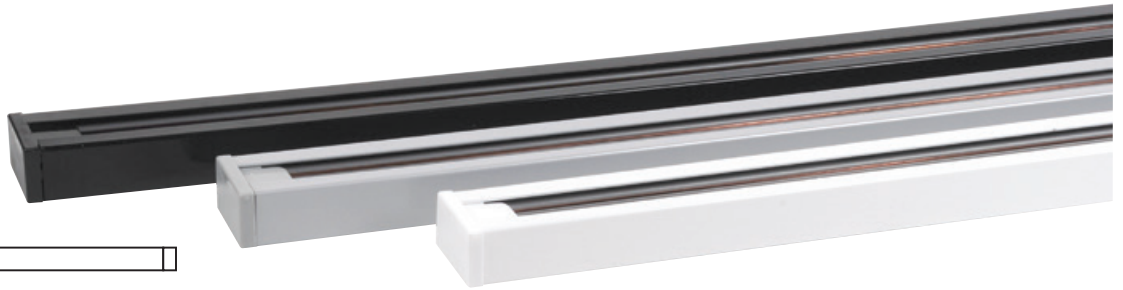

HOROZ ELECTRIC

Lighting Track / Track Connector Recessed Monopoint

LIGHTING TRACK

WHITE

BLACK

SILVER

- Single Phase
- 220-240V / 50-60Hz
- Max. 16A

097 001 0001

1m.

097 001 0002

2m.

097 001 0003

3m.