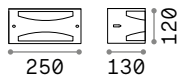

Rex-3

Powder coated die-cast aluminum body available in different colors: anthracite or white. White acrylic diffuser.

IP44

0,600 Kg / 0,0065 m³
E27 max 1x60W

€ 37

092430 ■ White
092447 ■ Anthracit.

151991 € 2,50