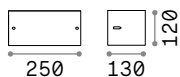

Rex-2

Powder coated die-cast aluminum body available in different colors: anthracite or white. White acrylic diffuser.

IP44

0,600 Kg / 0,0065 m³
E27 max 1x60W

€ 37

092416 ■ White
092423 ■ Anthracit.

151991 € 2,50