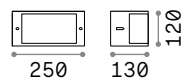

Rex-1

Powder coated die-cast aluminum body available in different colors: anthracite, white or coffee. White acrylic diffuser.

092393

092409

213217

IP44

0,600 Kg / 0,0065 m³
E27 max 1x 60W

€ 37