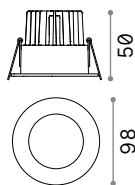

Lounge

IP20 ZINC

⌀ 70 mm
0,160 Kg/0,0011 m³

GU10 Not included - Recommended bulb 108292

Power	Finish		Code	€
max 50W	White		138978	12
	Chrome		138985	12
	Black		244600	12
	Nickel		138992	12

Funky

IP20 IRON

80 x 68 mm
0,300 Kg/0,0006 m³

⌀ 68 mm

0,220 Kg/0,0008 m³

LED COB Driver ON/OFF included

Power	Beam	Flux	CCT	Finish	Code	€
8W	38°	800Lm	3000K	White	252025	65 new
				Black	252032	65 new

⌀ 68 mm

0,240 Kg/0,0008 m³

LED COB Driver ON/OFF included