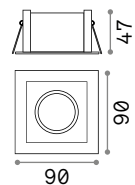

Lounge

IP20 ZINC

⌀ 70 mm
0,160 Kg/0,0011 m³

GU10 Not included - Recommended bulb 108292

Power	Finish		Code	€
max 50W	White		138978	12
	Chrome		138985	12
	Black		244600	12
	Nickel		138992	12

Funky

IP20 IRON

80 x 68 mm
0,300 Kg/0,0006 m³

⌀ 68 mm

0,220 Kg/0,0008 m³

LED COB Driver ON/OFF included

Power	Beam	Flux	CCT	Finish	Code	€
8W	38°	800Lm	3000K	White	252025	65 new
				Black	252032	65 new

⌀ 68 mm

0,240 Kg/0,0008 m³

LED COB Driver ON/OFF included