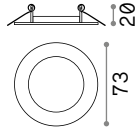

Jazz

IP20 ZINC

⌀ 60 mm
0,105 Kg/0,0009 m³
Purchase Qty. 3 pieces

GU10 Not included - Recommended bulb 108292

Power	Finish		Code	€
max 50W	White		083117	7,50
	Ant. Brass		083124	7,50
	Chrome		083070	7,50
	Black		243818	7,50
	Nickel		083087	7,50

Swing

IP20 ZINC

⌀ 70 mm
0,200 Kg/0,0003 m³
Purchase Qty. 3 pieces

GU10 Not included - Recommended bulb 108292

Power	Finish		Code	€
max 50W	White		083179	9,50
	Ant. Brass		083186	9,50
	Chrome		083131	9,50
	Black		243825	9,50
	Nickel		083148	9,50

Lounge

IP20 ZINC

⌀ 70 mm
0,160 Kg/0,0011 m³

GU10 Not included - Recommended bulb 108292

Power	Finish		Code	€
max 50W	White		138978	12
	Chrome		138985	12
	Black		244600	12
	Nickel		138992	12

Funky

IP20 IRON

80 x 68 mm
0,300 Kg/0,0006 m³