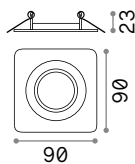

Swing

IP20 ZINC

⌀ 70 mm
0,200 Kg/0,0003 m³
Purchase Qty. 3 pieces

GU10 Not included - Recommended bulb 108292

Power	Finish		Code	€
max 50W	White		083179	9,50
	Ant. Brass		083186	9,50
	Chrome		083131	9,50
	Black		243825	9,50
	Nickel		083148	9,50

Lounge

IP20 ZINC

⌀ 70 mm
0,160 Kg/0,0011 m³

GU10 Not included - Recommended bulb 108292

Power	Finish		Code	€
max 50W	White		138978	12
	Chrome		138985	12
	Black		244600	12
	Nickel		138992	12

Funky

IP20 IRON

80 x 68 mm
0,300 Kg/0,0006 m³