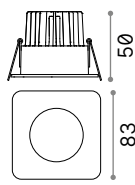

Lounge

IP20 ZINC

⌀ 70 mm
0,160 Kg/0,0011 m³

GU10 Not included - Recommended bulb 108292

Power	Finish		Code	€
max 50W	White		138978	12
	Chrome		138985	12
	Black		244600	12
	Nickel		138992	12

Funky

IP20 IRON

80 x 68 mm
0,300 Kg/0,0006 m³

⌀ 68 mm

0,220 Kg/0,0008 m³

LED COB Driver ON/OFF included

Power	Beam	Flux	CCT	Finish	Code	€
8W	38°	800Lm	3000K	White	252025	65 new
				Black	252032	65 new

⌀ 68 mm

0,240 Kg/0,0008 m³

LED COB Driver ON/OFF included