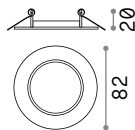

Jazz

IP20 ZINC

⌀ 60 mm
0,105 Kg/0,0009 m³
Purchase Qty. 3 pieces

GU10 Not included - Recommended bulb 108292

Power	Finish		Code	€
max 50W	White		083117	7,50
	Ant. Brass		083124	7,50
	Chrome		083070	7,50
	Black		243818	7,50
	Nickel		083087	7,50

Swing

IP20 ZINC

⌀ 70 mm
0,200 Kg/0,0003 m³
Purchase Qty. 3 pieces

GU10 Not included - Recommended bulb 108292

Power	Finish		Code	€
max 50W	White		083179	9,50
	Ant. Brass		083186	9,50
	Chrome		083131	9,50
	Black		243825	9,50
	Nickel		083148	9,50

Lounge

IP20 ZINC

⌀ 70 mm
0,160 Kg/0,0011 m³

GU10 Not included - Recommended bulb 108292

Power	Finish		Code	€
max 50W	White		138978	12
	Chrome		138985	12
	Black		244600	12
	Nickel		138992	12

Funky

IP20 IRON

80 x 68 mm
0,300 Kg/0,0006 m³

⌀ 68 mm

0,220 Kg/0,0008 m³

LED COB Driver ON/OFF included

Power	Beam	Flux	CCT	Finish	Code	€
8W	38°	800Lm	3000K	White	252025	65 new
				Black	252032	65 new

⌀ 68 mm

0,240 Kg/0,0008 m³

LED COB Driver ON/OFF included