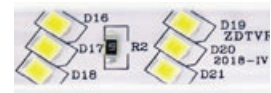

## WATERPROOF

- 220-240V / 50-60Hz
- LED View Angle: 120°
- Average Life: 30.000 Hrs

**NEW**  
PRODUCT

**220-240V**

VOLGA	VOLGA/ RGB	COLORADO	COLORADO/ RGB	GANJ	GANJ / RGB
-------	------------	----------	---------------	------	------------

**SMD LED**

	VOLGA	VOLGA/ RGB	COLORADO	COLORADO/ RGB	GANJ	GANJ/ RGB
	081-004-0001	081-004-0002	081-006-0001	081-006-0002	081-009-0001	081-009-0002
Power :	4 W/m	8 W/m	4 W/m	8 W/m	7 W/m	8 W/m
Luminous Flux :	18 lm/LED	-	5 lm/LED	-	5 lm/LED	-
LED :	60 pcs/m, 50x50, Three Chips, Single Row	60 pcs/m, 50x50, Three Chips, Single Row	156 pcs/m, 28x35, Single Chip, Double Row	108 pcs/m, 28x35, Single Chip, Double Row	180 pcs/m, 28x35, Single Chip, Triple Row	180 pcs/m, 28x35, Single Chip, Triple Row
Socket Sets :	5 sets/50 m Roll	3 sets/50 m Roll	5 sets/50 m Roll	3 sets/50 m Roll	5 sets/50 m Roll	3 sets/50 m Roll
Width :	12.7 mm	14.8 mm	12.5 mm	16.5 mm	16.2 mm	16.5 mm
Thickness :	6 mm	6.8 mm	6 mm	6.8 mm	6.2 mm	6.8 mm