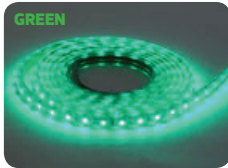

## WATERPROOF

- 220-240V / 50-60Hz
- LED View Angle: 120°
- Average Life: 30.000 Hrs

**NEW**  
PRODUCT

**220-240V**

VOLGA	VOLGA/ RGB	COLORADO	COLORADO/ RGB	GANJ	GANJ / RGB
-------	------------	----------	---------------	------	------------

**SMD LED**

	VOLGA	VOLGA/ RGB	COLORADO	COLORADO/ RGB	GANJ	GANJ/ RGB
	081-004-0001	081-004-0002	081-006-0001	081-006-0002	081-009-0001	081-009-0002
Power :	4 W/m	8 W/m	4 W/m	8 W/m	7 W/m	8 W/m
Luminous Flux :	18 lm/LED	-	5 lm/LED	-	5 lm/LED	-
LED :	60 pcs/m, 50x50, Three Chips, Single Row	60 pcs/m, 50x50, Three Chips, Single Row	156 pcs/m, 28x35, Single Chip, Double Row	108 pcs/m, 28x35, Single Chip, Double Row	180 pcs/m, 28x35, Single Chip, Triple Row	180 pcs/m, 28x35, Single Chip, Triple Row
Socket Sets :	5 sets/50 m Roll	3 sets/50 m Roll	5 sets/50 m Roll	3 sets/50 m Roll	5 sets/50 m Roll	3 sets/50 m Roll
Width :	12.7 mm	14.8 mm	12.5 mm	16.5 mm	16.2 mm	16.5 mm
Thickness :	6 mm	6.8 mm	6 mm	6.8 mm	6.2 mm	6.8 mm