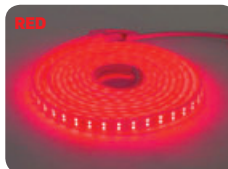

## WATERPROOF

- 220-240V / 50-60Hz
- LED View Angle: 120°
- Average Life: 30.000 Hrs

**NEW**  
PRODUCT

**220-240V**

VOLGA	VOLGA/ RGB	COLORADO	COLORADO/ RGB	GANJ	GANJ / RGB
-------	------------	----------	---------------	------	------------

**SMD LED**

	VOLGA	VOLGA/ RGB	COLORADO	COLORADO/ RGB	GANJ	GANJ/ RGB
	081-004-0001	081-004-0002	081-006-0001	081-006-0002	081-009-0001	081-009-0002
Power :	4 W/m	8 W/m	4 W/m	8 W/m	7 W/m	8 W/m
Luminous Flux :	18 lm/LED	-	5 lm/LED	-	5 lm/LED	-
LED :	60 pcs/m, 50x50, Three Chips, Single Row	60 pcs/m, 50x50, Three Chips, Single Row	156 pcs/m, 28x35, Single Chip, Double Row	108 pcs/m, 28x35, Single Chip, Double Row	180 pcs/m, 28x35, Single Chip, Triple Row	180 pcs/m, 28x35, Single Chip, Triple Row
Socket Sets :	5 sets/50 m Roll	3 sets/50 m Roll	5 sets/50 m Roll	3 sets/50 m Roll	5 sets/50 m Roll	3 sets/50 m Roll
Width :	12.7 mm	14.8 mm	12.5 mm	16.5 mm	16.2 mm	16.5 mm
Thickness :	6 mm	6.8 mm	6 mm	6.8 mm	6.2 mm	6.8 mm