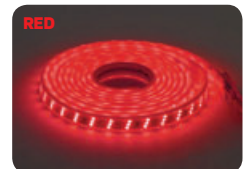

## WATERPROOF

- 220-240V / 50-60Hz
- LED View Angle: 120°
- Average Life: 30.000 Hrs

**NEW**  
PRODUCT

**220-240V**

VOLGA	VOLGA/ RGB	COLORADO	COLORADO/ RGB	GANJ	GANJ / RGB
-------	------------	----------	---------------	------	------------

**SMD LED**

	VOLGA	VOLGA/ RGB	COLORADO	COLORADO/ RGB	GANJ	GANJ/ RGB
	081-004-0001	081-004-0002	081-006-0001	081-006-0002	081-009-0001	081-009-0002
Power :	4 W/m	8 W/m	4 W/m	8 W/m	7 W/m	8 W/m
Luminous Flux :	18 lm/LED	-	5 lm/LED	-	5 lm/LED	-
LED :	60 pcs/m, 50x50, Three Chips, Single Row	60 pcs/m, 50x50, Three Chips, Single Row	156 pcs/m, 28x35, Single Chip, Double Row	108 pcs/m, 28x35, Single Chip, Double Row	180 pcs/m, 28x35, Single Chip, Triple Row	180 pcs/m, 28x35, Single Chip, Triple Row
Socket Sets :	5 sets/50 m Roll	3 sets/50 m Roll	5 sets/50 m Roll	3 sets/50 m Roll	5 sets/50 m Roll	3 sets/50 m Roll
Width :	12.7 mm	14.8 mm	12.5 mm	16.5 mm	16.2 mm	16.5 mm
Thickness :	6 mm	6.8 mm	6 mm	6.8 mm	6.2 mm	6.8 mm