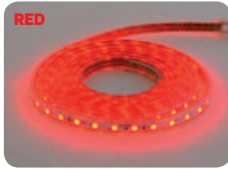

## WATERPROOF

- 220-240V / 50-60Hz
- LED View Angle: 120°
- Average Life: 30.000 Hrs

**NEW**  
PRODUCT

**220-240V**

VOLGA	VOLGA/ RGB	COLORADO	COLORADO/ RGB	GANJ	GANJ / RGB
-------	------------	----------	---------------	------	------------

**SMD LED**

	VOLGA	VOLGA/ RGB	COLORADO	COLORADO/ RGB	GANJ	GANJ/ RGB
	081-004-0001	081-004-0002	081-006-0001	081-006-0002	081-009-0001	081-009-0002
Power :	4 W/m	8 W/m	4 W/m	8 W/m	7 W/m	8 W/m
Luminous Flux :	18 lm/LED	-	5 lm/LED	-	5 lm/LED	-
LED :	60 pcs/m, 50x50, Three Chips, Single Row	60 pcs/m, 50x50, Three Chips, Single Row	156 pcs/m, 28x35, Single Chip, Double Row	108 pcs/m, 28x35, Single Chip, Double Row	180 pcs/m, 28x35, Single Chip, Triple Row	180 pcs/m, 28x35, Single Chip, Triple Row
Socket Sets :	5 sets/50 m Roll	3 sets/50 m Roll	5 sets/50 m Roll	3 sets/50 m Roll	5 sets/50 m Roll	3 sets/50 m Roll
Width :	12.7 mm	14.8 mm	12.5 mm	16.5 mm	16.2 mm	16.5 mm
Thickness :	6 mm	6.8 mm	6 mm	6.8 mm	6.2 mm	6.8 mm