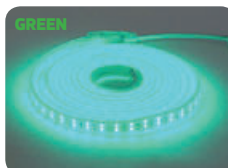

## WATERPROOF

- 220-240V / 50-60Hz
- LED View Angle: 120°
- Average Life: 30.000 Hrs

**NEW**  
PRODUCT

**220-240V**

VOLGA	VOLGA/ RGB	COLORADO	COLORADO/ RGB	GANJ	GANJ / RGB
-------	------------	----------	---------------	------	------------

**SMD LED**

	VOLGA	VOLGA/ RGB	COLORADO	COLORADO/ RGB	GANJ	GANJ/ RGB
	081-004-0001	081-004-0002	081-006-0001	081-006-0002	081-009-0001	081-009-0002
Power :	4 W/m	8 W/m	4 W/m	8 W/m	7 W/m	8 W/m
Luminous Flux :	18 lm/LED	-	5 lm/LED	-	5 lm/LED	-
LED :	60 pcs/m, 50x50, Three Chips, Single Row	60 pcs/m, 50x50, Three Chips, Single Row	156 pcs/m, 28x35, Single Chip, Double Row	108 pcs/m, 28x35, Single Chip, Double Row	180 pcs/m, 28x35, Single Chip, Triple Row	180 pcs/m, 28x35, Single Chip, Triple Row
Socket Sets :	5 sets/50 m Roll	3 sets/50 m Roll	5 sets/50 m Roll	3 sets/50 m Roll	5 sets/50 m Roll	3 sets/50 m Roll
Width :	12.7 mm	14.8 mm	12.5 mm	16.5 mm	16.2 mm	16.5 mm
Thickness :	6 mm	6.8 mm	6 mm	6.8 mm	6.2 mm	6.8 mm