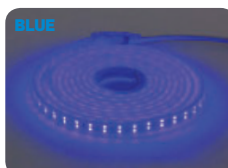

## WATERPROOF

- 220-240V / 50-60Hz
- LED View Angle: 120°
- Average Life: 30.000 Hrs

**NEW**  
PRODUCT

**220-240V**

VOLGA	VOLGA/ RGB	COLORADO	COLORADO/ RGB	GANJ	GANJ / RGB
-------	------------	----------	---------------	------	------------

**SMD LED**

	VOLGA	VOLGA/ RGB	COLORADO	COLORADO/ RGB	GANJ	GANJ/ RGB
	081-004-0001	081-004-0002	081-006-0001	081-006-0002	081-009-0001	081-009-0002
Power :	4 W/m	8 W/m	4 W/m	8 W/m	7 W/m	8 W/m
Luminous Flux :	18 lm/LED	-	5 lm/LED	-	5 lm/LED	-
LED :	60 pcs/m, 50x50, Three Chips, Single Row	60 pcs/m, 50x50, Three Chips, Single Row	156 pcs/m, 28x35, Single Chip, Double Row	108 pcs/m, 28x35, Single Chip, Double Row	180 pcs/m, 28x35, Single Chip, Triple Row	180 pcs/m, 28x35, Single Chip, Triple Row
Socket Sets :	5 sets/50 m Roll	3 sets/50 m Roll	5 sets/50 m Roll	3 sets/50 m Roll	5 sets/50 m Roll	3 sets/50 m Roll
Width :	12.7 mm	14.8 mm	12.5 mm	16.5 mm	16.2 mm	16.5 mm
Thickness :	6 mm	6.8 mm	6 mm	6.8 mm	6.2 mm	6.8 mm