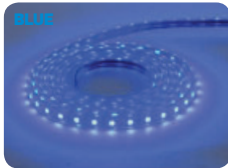

## WATERPROOF

- 220-240V / 50-60Hz
- LED View Angle: 120°
- Average Life: 30.000 Hrs

**NEW**  
PRODUCT

**220-240V**

VOLGA	VOLGA/ RGB	COLORADO	COLORADO/ RGB	GANJ	GANJ / RGB
-------	------------	----------	---------------	------	------------

**SMD LED**

	VOLGA	VOLGA/ RGB	COLORADO	COLORADO/ RGB	GANJ	GANJ/ RGB
	081-004-0001	081-004-0002	081-006-0001	081-006-0002	081-009-0001	081-009-0002
Power :	4 W/m	8 W/m	4 W/m	8 W/m	7 W/m	8 W/m
Luminous Flux :	18 lm/LED	-	5 lm/LED	-	5 lm/LED	-
LED :	60 pcs/m, 50x50, Three Chips, Single Row	60 pcs/m, 50x50, Three Chips, Single Row	156 pcs/m, 28x35, Single Chip, Double Row	108 pcs/m, 28x35, Single Chip, Double Row	180 pcs/m, 28x35, Single Chip, Triple Row	180 pcs/m, 28x35, Single Chip, Triple Row
Socket Sets :	5 sets/50 m Roll	3 sets/50 m Roll	5 sets/50 m Roll	3 sets/50 m Roll	5 sets/50 m Roll	3 sets/50 m Roll
Width :	12.7 mm	14.8 mm	12.5 mm	16.5 mm	16.2 mm	16.5 mm
Thickness :	6 mm	6.8 mm	6 mm	6.8 mm	6.2 mm	6.8 mm