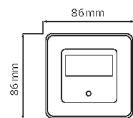

KRISTAL

079 024 0001

WHITE

- 100-240V / 50-60Hz
- 65 lm
- 4200K
- Average life: 25.000 Hrs