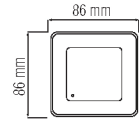

HOROZ ELECTRIC

Inground & Recessed Type LED Lamp

RUBY

079 028 0002

QUARTZ

079 027 0002

WHITE

- 110-265V / 50-60Hz
- 100 lm
- 4000K
- With Microwave Sensor
- Average Life: 30.000 Hrs