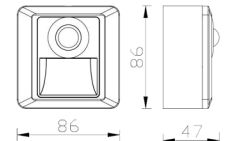

KRISTAL

079 024 0001

WHITE

- 100-240V / 50-60Hz
- 65 lm
- 4200K
- Average life: 25.000 Hrs