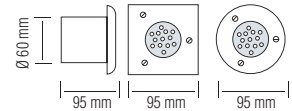

INGROUND & RECESSED TYPE LED LAMP

İNCI

079 004 0002

SAFİR

079 003 0002

- 220-240V / 50-60Hz
- 75 lm
- Average Life: 50.000 Hrs