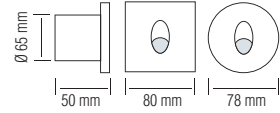

### YAKUT

079 002 0003

WHITE

MAT CHROME

- 220-240V / 50-60Hz
- 86 lm
- 4000K
- Average Life: 30.000 Hrs

INGROUND & RECESSED TYPE LED LAMP