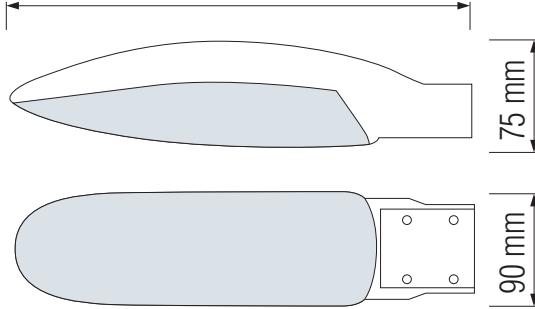

LED STREET LAMP

Product&Family Code: 074 003 0026

KOWLOON

 Dark Grey + Clear PC

Technical Drawing

370 mm

Technical Data

Voltage (V)	220-240
Product Wattage (W)	26
Equivalence with incandescent lamp(W)	208
Colour Render Index (Ra)	>Ra80
Colour Temperature (K)	6400K
Materials	Aluminium Die Casting Body
Protection Class	I
Dimmable	No
EEI	A to A++
Warm-up time up to 60 %of the full light output	Instant Full Light
Luminous Flux (lm)	2250
Luminous Efficacy (lm/W)	87
Rated Life (hrs) ⌚	30.000
IP Rating	65
Power Factor	>0.9
Beam Angle	120°
Max. Hole Diameter(mm)	40
Installation Height(m)	5

Applications

- Street.

Photometric Diagram

Features

- High Lumen and CRI, Good quality & Constant Current driver.
- High heat dissipation, low carbon and environmental protection.
- POWER LED Lamp Base.
- Aluminum Die Casting Body.