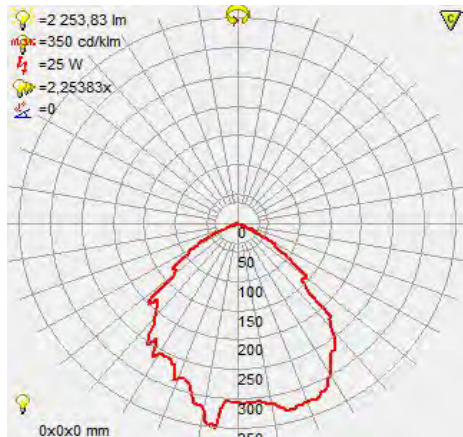

LED STREET LAMP

Product&Family Code: 074 003 0026

KOWLOON

 Dark Grey + Clear PC

Technical Drawing

370 mm

Technical Data

Voltage (V)	220-240
Product Wattage (W)	26
Equivalence with incandescent lamp(W)	208
Colour Render Index (Ra)	>Ra80
Colour Temperature (K)	6400K
Materials	Aluminium Die Casting Body
Protection Class	I
Dimmable	No
EEI	A to A++
Warm-up time up to 60 %of the full light output	Instant Full Light
Luminous Flux (lm)	2250
Luminous Efficacy (lm/W)	87
Rated Life (hrs) ⌚	30.000
IP Rating	65
Power Factor	>0.9
Beam Angle	120°
Max. Hole Diameter(mm)	40
Installation Height(m)	5

Applications

- Street.

Photometric Diagram

Features

- High Lumen and CRI, Good quality & Constant Current driver.
- High heat dissipation, low carbon and environmental protection.
- POWER LED Lamp Base.
- Aluminum Die Casting Body.