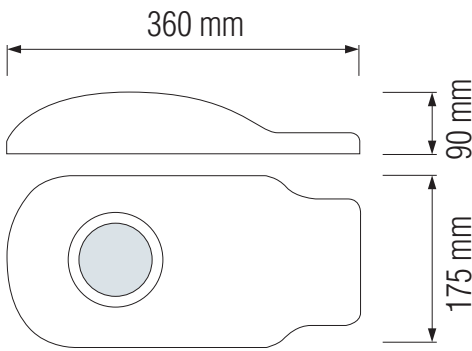

LED STREET LAMP

Product&Family Code: 074 001 0030

ARBAT

Silver

Technical Drawing

Technical Data

Voltage (V)	220-240
Product Wattage (W)	30
Equivalence with incandescent lamp(W)	240
Colour Render Index (Ra)	>Ra80
Colour Temperature (K)	6400K
Materials	Aluminium Die Casting Body
Protection Class	I
Dimmable	No
EEI	A to A++
Warm-up time up to 60 %of the full light output	Instant Full Light
Luminous Flux (lm)	1837
Luminous Efficacy (lm/W)	62
Rated Life (hrs) ⌚	30.000
IP Rating	65
Power Factor	>0.6
Beam Angle	120°
Max. Hole Diameter(mm)	50
Installation Height(m)	5

Applications

- Street.

Photometric Diagram

Features

- High Lumen and CRI, Good quality & Constant Current driver.
- High heat dissipation, low carbon and environmental protection.
- COB LED Lamp Base.
- Aluminum Die Casting Body.