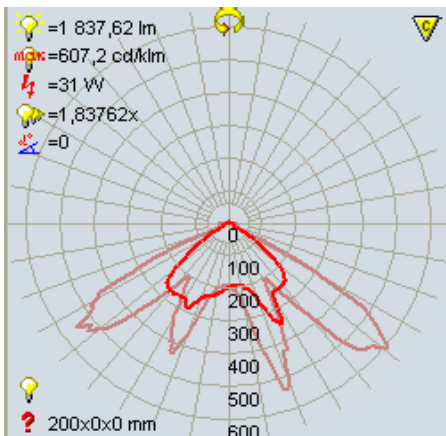

LED STREET LAMP

Product&Family Code: 074 001 0030

ARBAT

Silver

Technical Drawing

Technical Data

Voltage (V)	220-240
Product Wattage (W)	30
Equivalence with incandescent lamp(W)	240
Colour Render Index (Ra)	>Ra80
Colour Temperature (K)	6400K
Materials	Aluminium Die Casting Body
Protection Class	I
Dimmable	No
EEI	A to A++
Warm-up time up to 60 %of the full light output	Instant Full Light
Luminous Flux (lm)	1837
Luminous Efficacy (lm/W)	62
Rated Life (hrs) ⌚	30.000
IP Rating	65
Power Factor	>0.6
Beam Angle	120°
Max. Hole Diameter(mm)	50
Installation Height(m)	5

Applications

- Street.

Photometric Diagram

Features

- High Lumen and CRI, Good quality & Constant Current driver.
- High heat dissipation, low carbon and environmental protection.
- COB LED Lamp Base.
- Aluminum Die Casting Body.