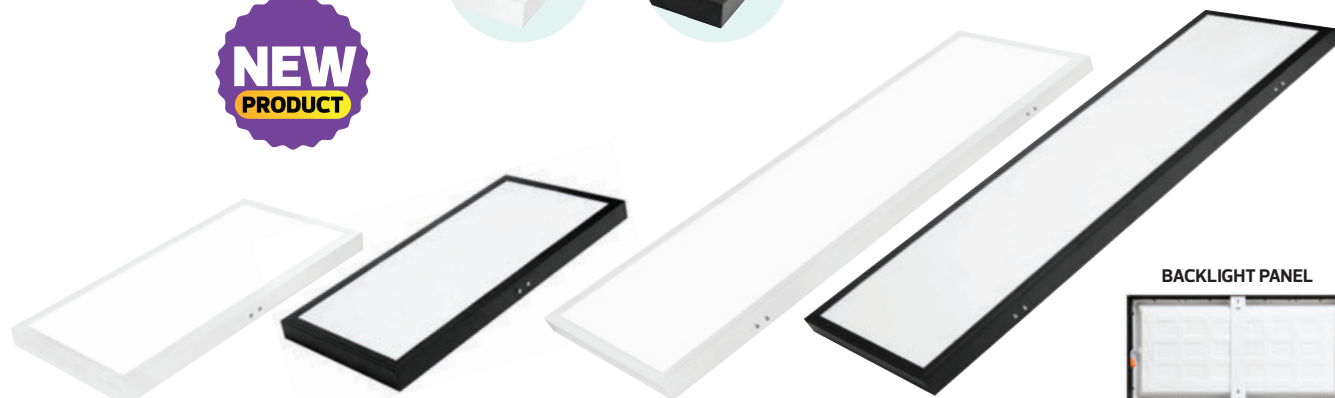

HOROZ ELECTRIC

LED Surface Backlight

LED SURFACE BACKLIGHT

LED Surface Backlight
LED Surface Light
Surface Light

PROTEUS

- 175-265V / 50-60Hz
- Average Life: 20.000 Hrs
- 6400K

- WHITE**
- BLACK**

NEW
PRODUCT

Inside of Product

SMD LED		PROTEUS-36	PROTEUS-48
		056-014-0036	056-014-0048
Power	:	36 W	48 W
Luminous Flux	:	3000 lm	4400 lm
Sizes (mm)	:	A: 300 B: 600 C: 38	A: 300 B: 1200 C: 38