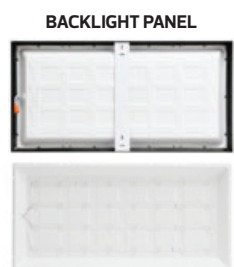

HOROZ ELECTRIC

LED Surface Backlight

LED SURFACE BACKLIGHT

LED Surface Backlight
LED Surface Light
Surface Light

PROTEUS

- 175-265V / 50-60Hz
- Average Life: 20.000 Hrs
- 6400K

- WHITE**
- BLACK**

NEW
PRODUCT

Inside of Product

SMD LED		PROTEUS-36	PROTEUS-48
		056-014-0036	056-014-0048
Power	:	36 W	48 W
Luminous Flux	:	3000 lm	4400 lm
Sizes (mm)	:	A: 300 B: 600 C: 38	A: 300 B: 1200 C: 38