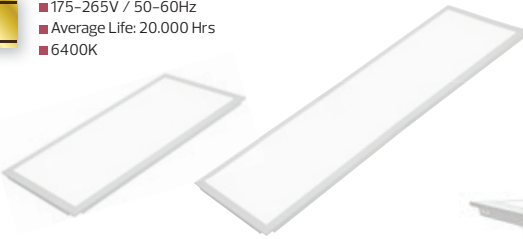

HOROZ ELECTRIC

LED Backlight Panel

LED BACKLIGHT PANEL

TAURUS

- 175-265V / 50-60Hz
- Average Life: 20.000 Hrs
- 6400K

WHITE

BACKLIGHT PANEL

Inside of Product

SMD LED

	TAURUS-36	TAURUS-48
Power	36 W	48 W
Luminous Flux	3000 lm	4400 lm
Sizes (mm)	A: 295 B: 595 C: 32	A: 295 B: 1195 C: 32

Power	36 W		48 W	
Luminous Flux	3000 lm		4400 lm	
Sizes (mm)	A: 295 B: 595 C: 32		A: 295 B: 1195 C: 32	

HOROZ ELECTRIC

LED Panel Frame Drywall Kit

PLAZMA-45

- 175-265V / 50-60Hz
- Average Life: 20.000 Hrs
- 3375 lm
- 4200K / 6400K

056 010 0045

WHITE

BACKLIGHT PANEL

Inside of Product

EUROPA-80

- 175-265V / 50-60Hz
- Average Life: 20.000 Hrs
- 6400 lm
- 4200K / 6400K

056 009 0080

WHITE

BACKLIGHT PANEL

Inside of Product